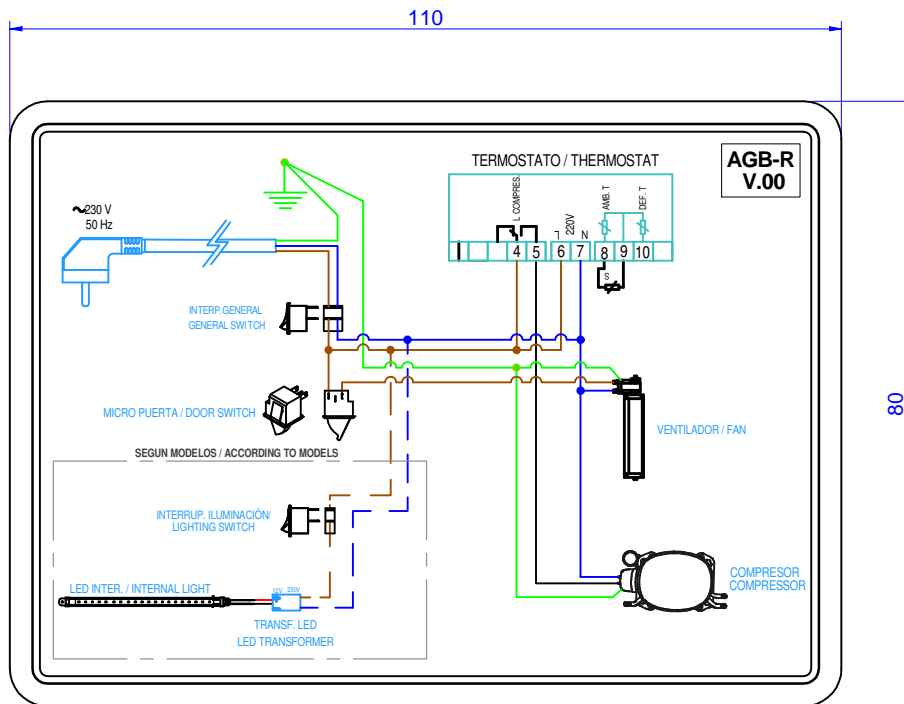

# Mod: PV400X-R6

Production code: 19046926

**Diamond**  
catering equipment

**NOTA:**

- VINILO ADHESIVO HIDROFUOGO / VINYL ADHESIVE WATER REPELENT
- VINILO EN COLOR SOBRE FONDO BLANCO / VINYL IN COLOR AND WHITE BACKGROUND

CNC:

-	PEGAT.ESQUEMA ELECT. AGB-R	-	12152940		
Nº	TITLE	QTY	CODE	MATERIAL	TREATMENT
GENERAL TOLERANCES:		ISO 2768-1		Fine	
LINEAR		Fine	Medium	Coarse	Very Coarse
	<3mm	±0.05	±0.10	±0.15	
	3-6mm	±0.05	±0.10	±0.20	
	6-30mm	±0.10	±0.20	±0.50	
	30-120mm	±0.15	±0.30	±0.80	
ANGULAR		Fine	Medium	Coarse	Very Coarse
	<10mm	±1°	±1°30'	±3°	
	10-50mm	±30'	±1°	±2°	
	50-120mm	±20'	±30'	±1°	
	120-400mm	±10'	±15'	±30'	
GENERAL TOLERANCE FOR FORM AND POSITION:		ISO 2768-2			
		DESIGNED BY	VALIDATED BY	DATE	SHEET: 1 / 1
		A.G/B.M/J.P.		16.11.2016	SCALE: 1:1
12152940		VERSION	00	REVISION	
		PROPOSED BY:		ISSUE DATE:	