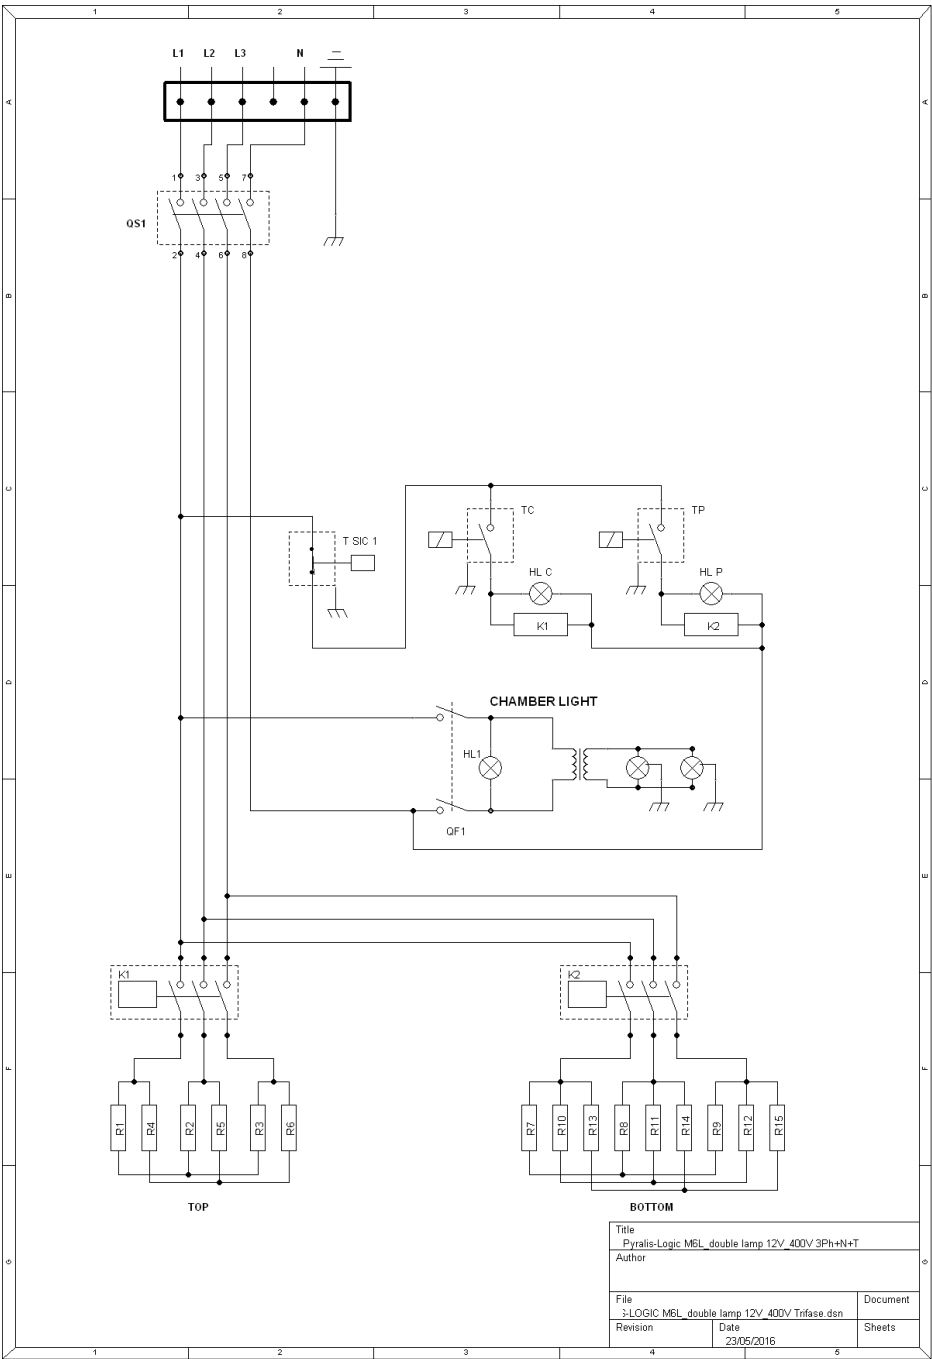

# Mod: LD6/35XL-N

Production code: P08LG06003

**Diamond**  
catering equipment

## **LOGIC LINE PLUS OVENS**

**LD4/35-N ÷ LD6/35-N ÷ LD6/35XL-N ÷ LD9/35-N  
LD8/35-N ÷ LD12/35-N ÷ LD12/35XL-N ÷ LD18/35-N**

Title		Pyralis-Logic MEL_double lamp 12V_400V 3Ph+N+T	
Author			
File	3-LOGIC MEL_double lamp 12V_400V Trifase.dsn	Document	
Revision	Date	Sheets	
	23/05/2016		