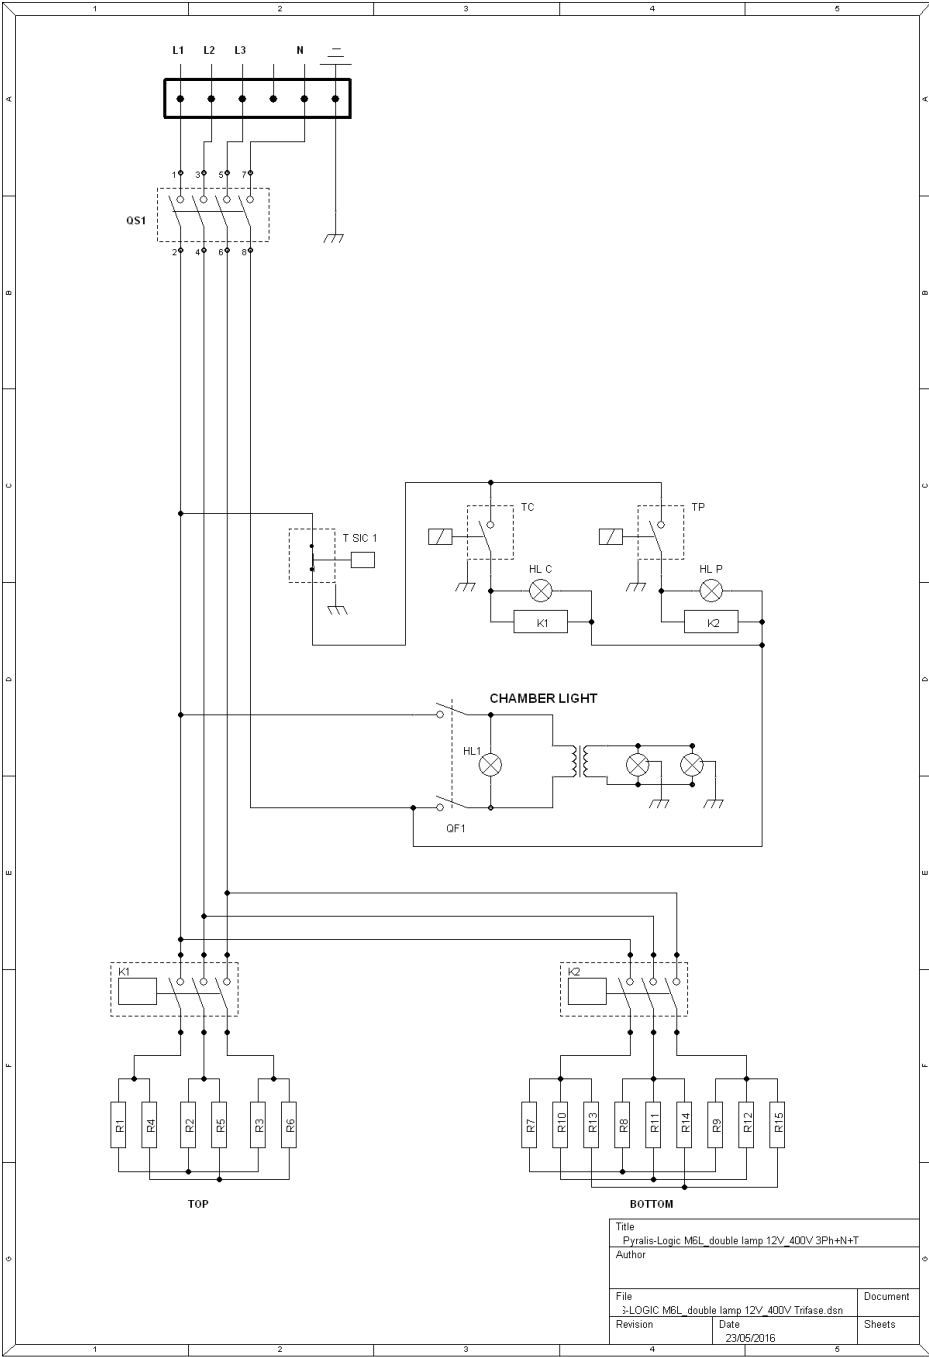

05/2016

Mod: LD6/35-N

Production code: P08LG06002

Diamond
catering equipment

LOGIC LINE PLUS OVENS

**LD4/35-N ÷ LD6/35-N ÷ LD6/35XL-N ÷ LD9/35-N
LD8/35-N ÷ LD12/35-N ÷ LD12/35XL-N ÷ LD18/35-N**

Title Pyralis-Logic M6_double lamp 12V 400V 3Ph+N+T	
Author	
File IS-LOGIC M6_double lamp 12V 400V Trifase.dsn	Document
Revision	Date 23/06/2016
	Sheets

Title	
Pyralis-Logic MEL_double lamp 12V_400V 3Ph+N+T	
Author	
File	Document
3-LOGIC MEL_double lamp 12V_400V Trifase.dsn	
Revision	Sheets
Date	23/05/2016