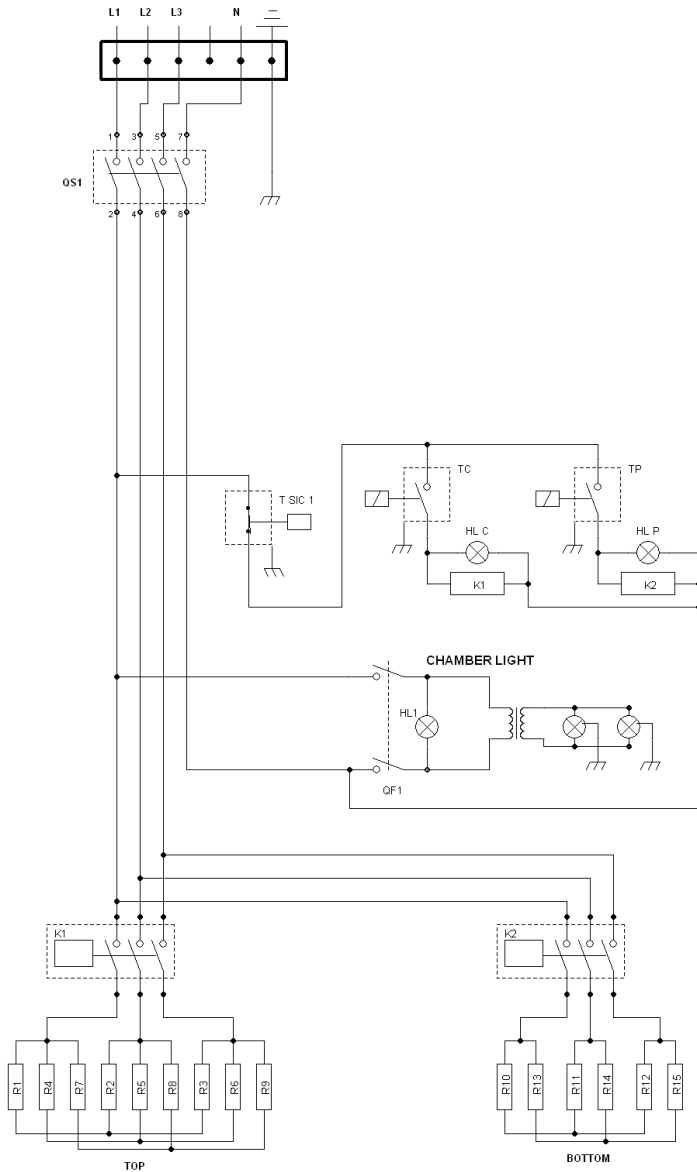

05/2016

Mod: LD6/35-N

Production code: P08LG06002

Diamond
catering equipment

LOGIC LINE PLUS OVENS

**LD4/35-N ÷ LD6/35-N ÷ LD6/35XL-N ÷ LD9/35-N
LD8/35-N ÷ LD12/35-N ÷ LD12/35XL-N ÷ LD18/35-N**

Title Pyralis-Logic M6_double lamp 12V 400V 3Ph+N+T	
Author	
File IS-LOGIC M6_double lamp 12V 400V Trifase.dsn	Document
Revision	Date 23/06/2016
	Sheets

Title	
Pyralis-Logic MEL_double lamp 12V_400V 3Ph+N+T	
Author	
File	Document
3-LOGIC MEL_double lamp 12V_400V Trifase.dsn	
Revision	Sheets
Date	23/05/2016