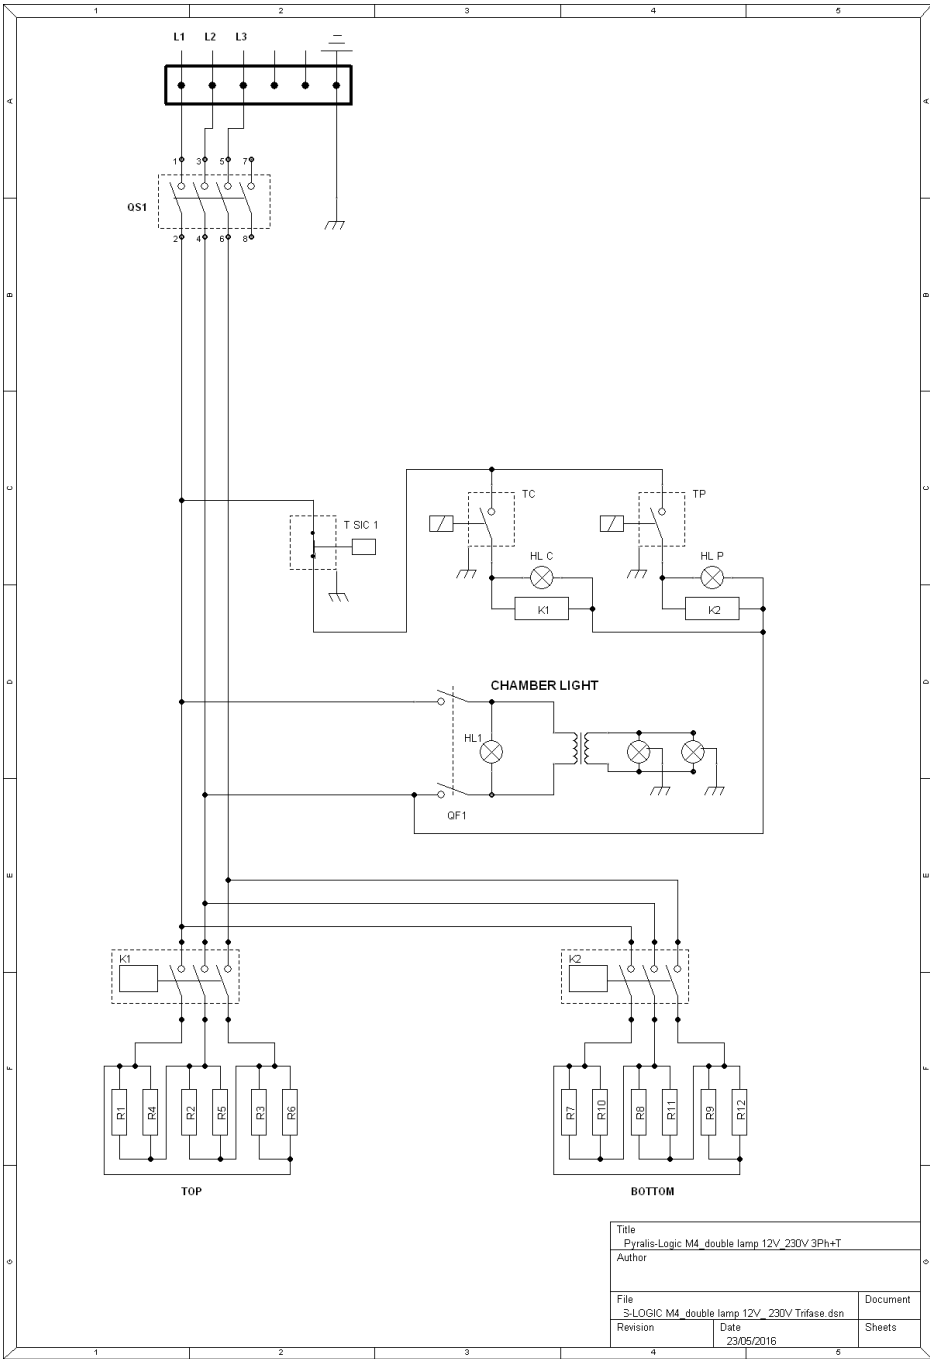

# **Mod: LD4/35-N**

**Production code: P08LG06001**

**Diamond**  
catering equipment

## **LOGIC LINE PLUS OVENS**

**LD4/35-N ÷ LD6/35-N ÷ LD6/35XL-N ÷ LD9/35-N  
LD8/35-N ÷ LD12/35-N ÷ LD12/35XL-N ÷ LD18/35-N**

Title	
Pyralis-Logic M4_double lamp 12V_230V 1Ph+N+T	
Author	
File	Document
OGIC M4_double lamp 12V_230V Monofase.dsn	
Revision	Date
	23/05/2016
	Sheets