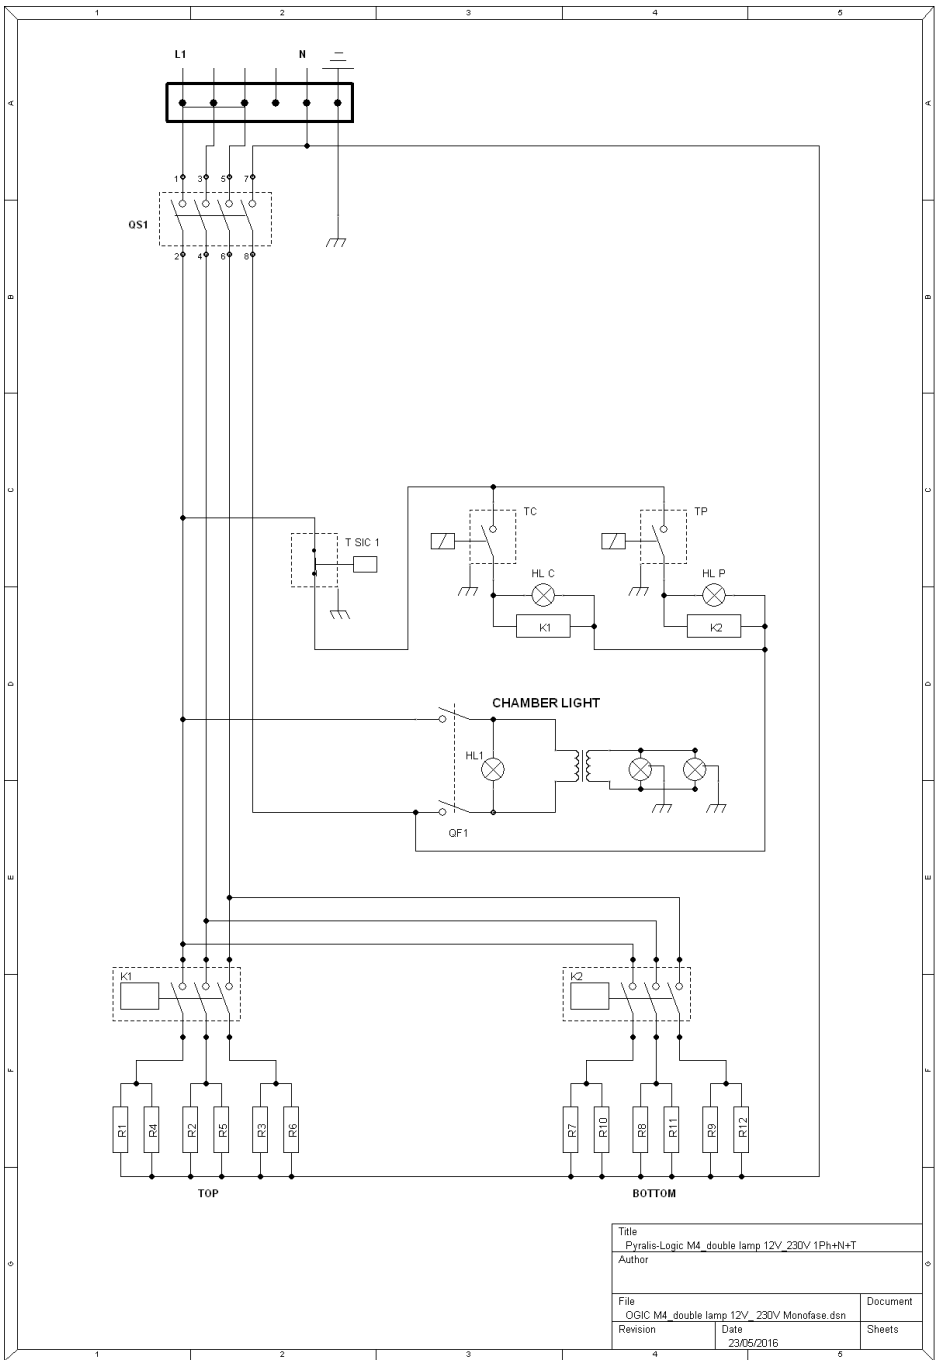

# **Mod: LD4/35-N**

**Production code: P08LG06001**

**Diamond**  
catering equipment

## **LOGIC LINE PLUS OVENS**

**LD4/35-N ÷ LD6/35-N ÷ LD6/35XL-N ÷ LD9/35-N  
LD8/35-N ÷ LD12/35-N ÷ LD12/35XL-N ÷ LD18/35-N**

Title	
Pyralis-Logic M4_double lamp 12V_230V 1Ph+N+T	
Author	
File	Document
OGIC M4_double lamp 12V_230V Monofase.dsn	
Revision	Date
	23/05/2016
	Sheets