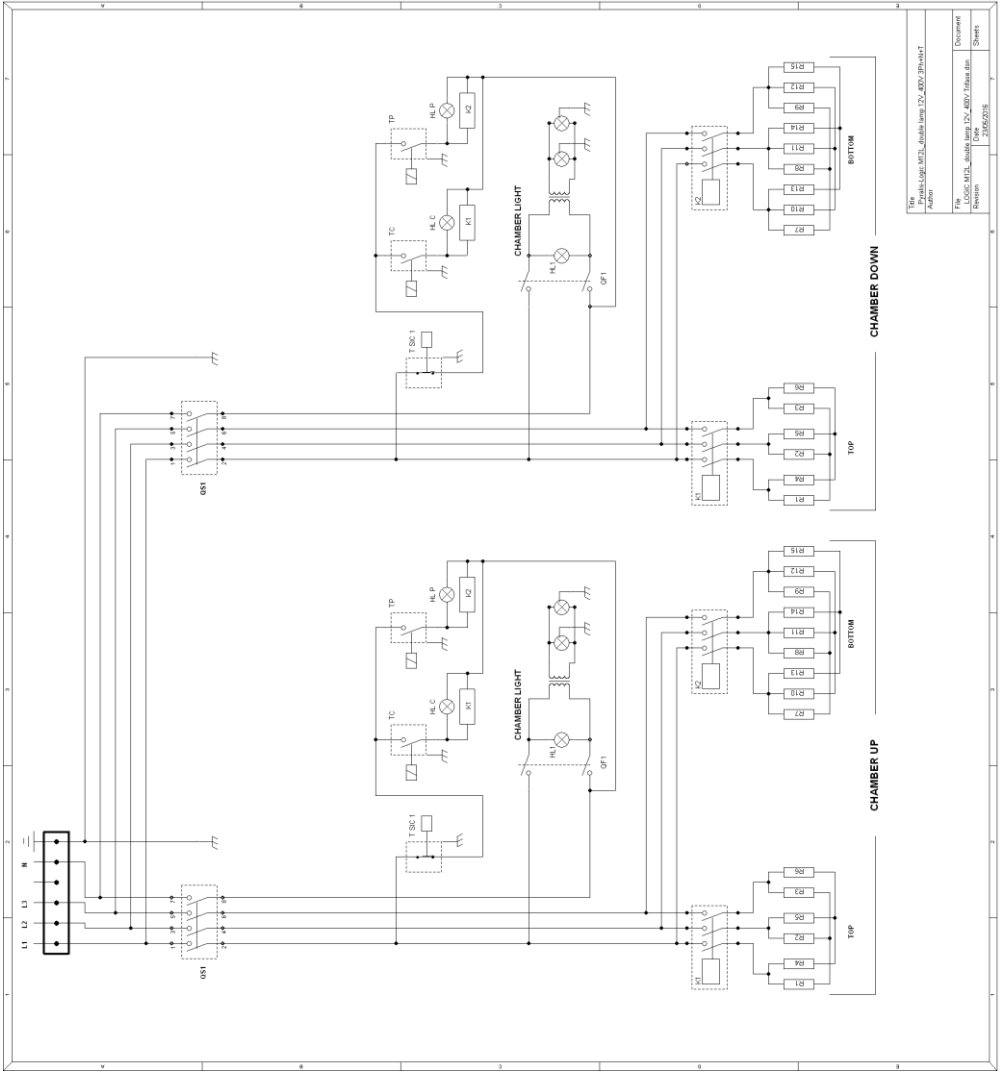

05/2016

Mod: LD12/35XL-N

Production code: P08LG06007

Diamond
catering equipment

LOGIC LINE PLUS OVENS

**LD4/35-N ÷ LD6/35-N ÷ LD6/35XL-N ÷ LD9/35-N
LD8/35-N ÷ LD12/35-N ÷ LD12/35XL-N ÷ LD18/35-N**

File	D:\pda\Logic_MTD\..._chamber\cham_12V_420V_3Ph.mxd
Author	
File	Logic_MTD\..._chamber\cham_12V_420V_3Ph.dwg
Revision	1
Sheet	2