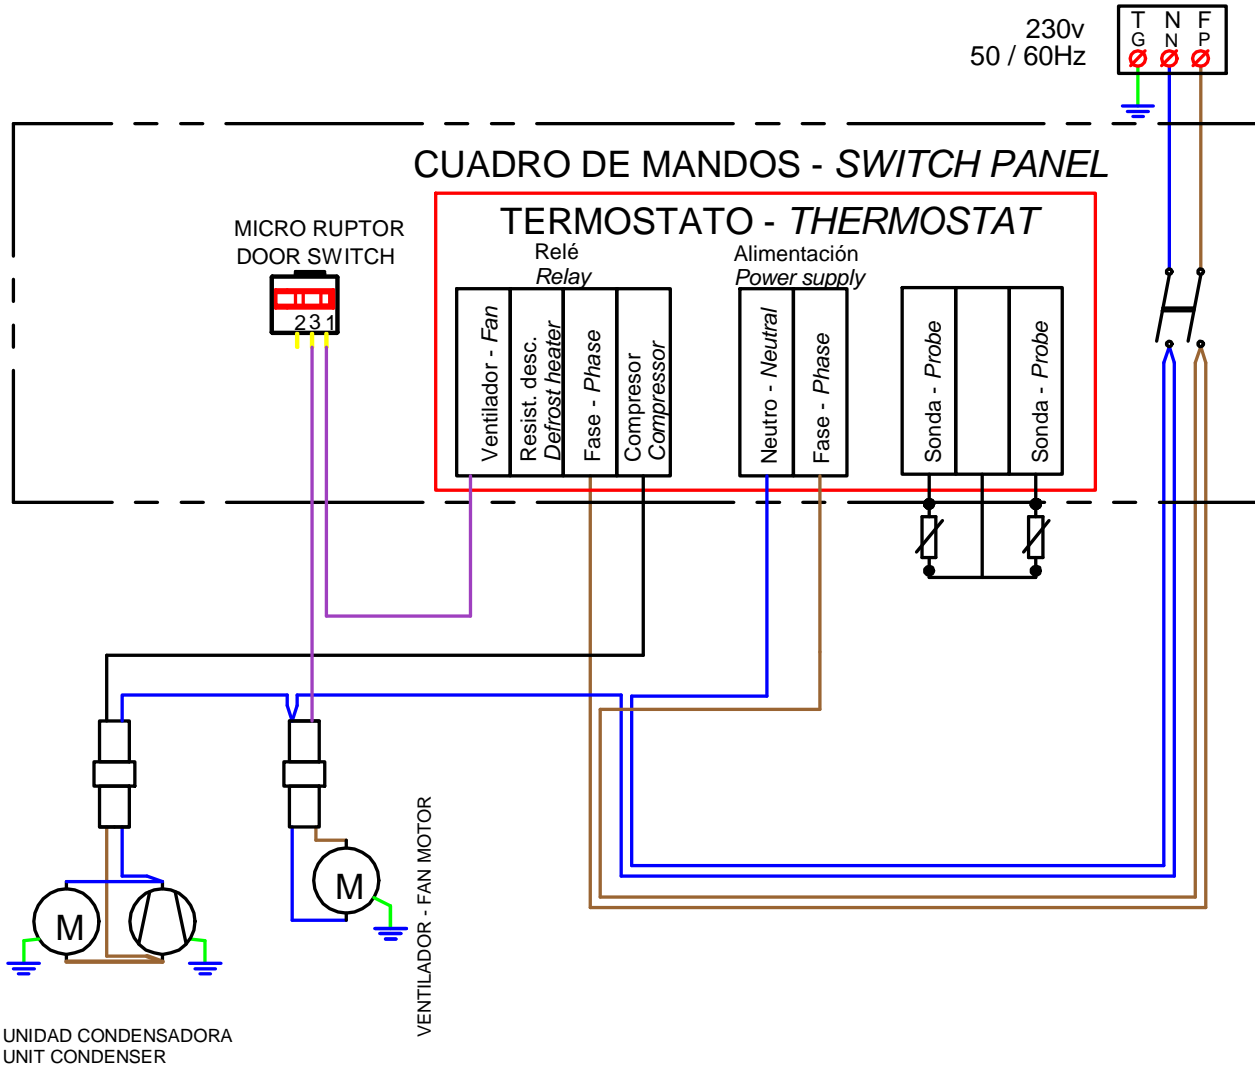

ESQUEMA ELÉCTRICO - ELECTRICAL SCHEMATIC

Armarios Refrigerados
con termostato de congelacion
sin luz

Refrigerated Cabinet
with freezing thermostat
without light

Simbología - Symbols

12171652 V.00