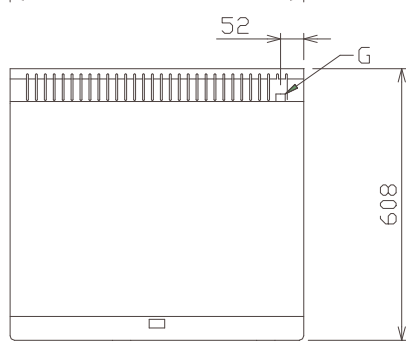

04/2013

Mod: **GS6/PLDT-N**

Production code: **FTH-60 GL**

Diamond
catering equipment

FTH-30 GL

FTH-60 GL

G- SUPPLY OF GAS G 1/2"