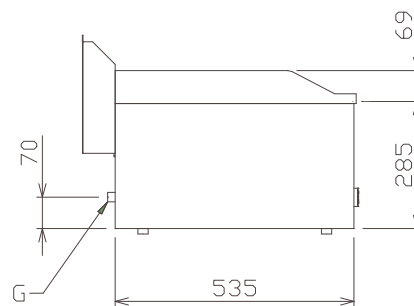

04/2013

Mod: **GS6/PLDT-N**

Production code: **FTH-60 GL**

Diamond
catering equipment

FTH-30 GL

FTH-60 GL

G- SUPPLY OF GAS G 1/2"