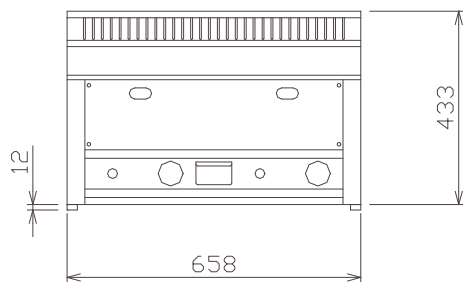

04/2013

Mod: **GS6/PLDT-N**

Production code: **FTH-60 GL**

Diamond
catering equipment

FTH-30 GL

FTH-60 GL

G- SUPPLY OF GAS G 1/2"