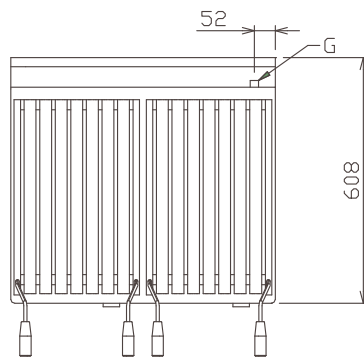

04/2013

Mod: **GS6/GPLT-N**

Production code: **GL-30 GL**

Diamond
catering equipment

GL-30 GL, GL-60 GL

GL-30 GL

GL-60 GL

G- SUPPLY OF GAS G 1/2"