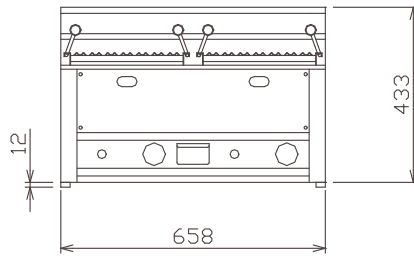

04/2013

Mod: **GS6/GPLT-N**

Production code: **GL-30 GL**

Diamond
catering equipment

GL-30 GL, GL-60 GL

GL-30 GL

GL-60 GL

G- SUPPLY OF GAS G 1/2"