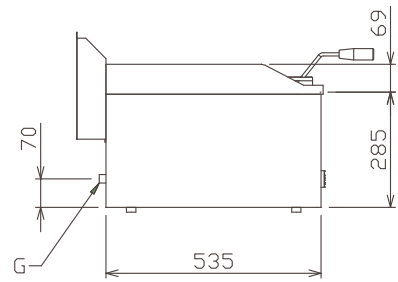

04/2013

Mod: **GS6/GPLT-N**

Production code: **GL-30 GL**

Diamond
catering equipment

GL-30 GL, GL-60 GL

GL-30 GL

GL-60 GL

G- SUPPLY OF GAS G 1/2"