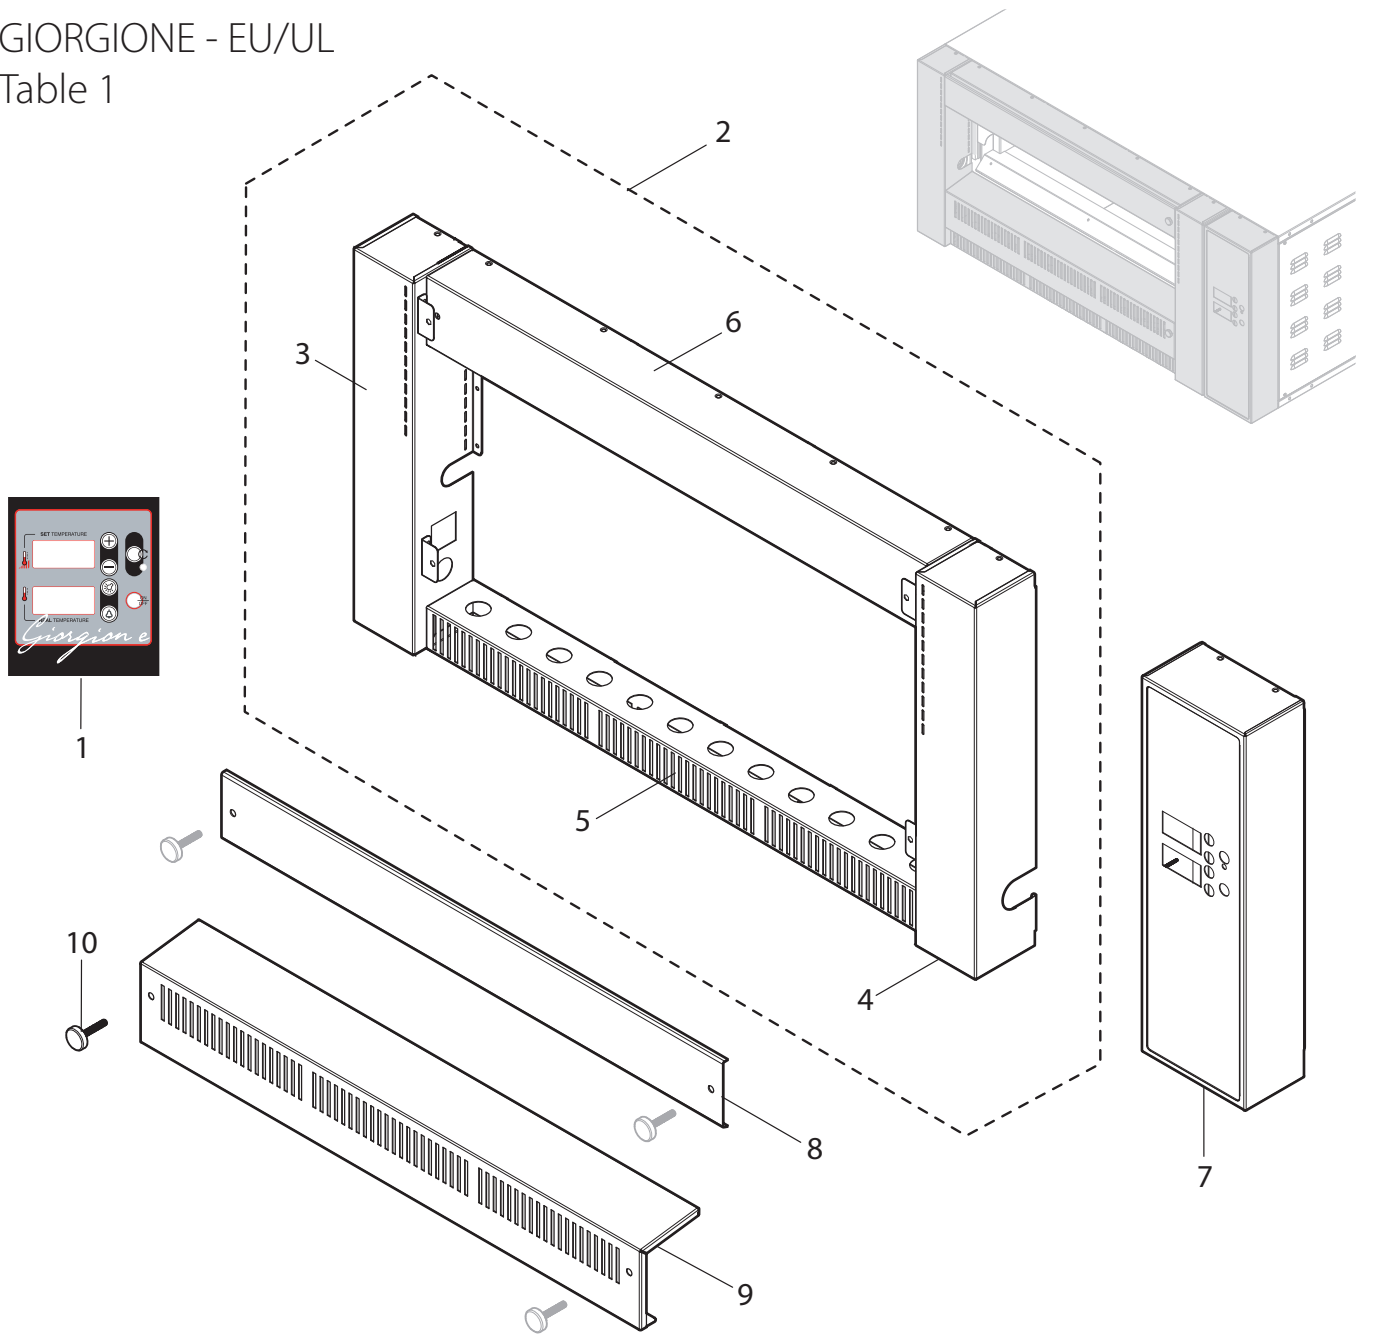

02/2022

Mod: GL6/35-XLD

Production code: GR635L/1D

GIORGIONE - EU/UL

Table 1

TABLE 1

POS.	MODEL	VERSION	CODE	DESCRIPTION	SERIAL NUMBER...	DATE...
1			71000280	POLYCARBONATE FRONT		
2	GR 4-6		80910030	COMPLETE FRONT		
	GR 6L-9		80910031	COMPLETE FRONT		
3			80910010	LH COLUMN ASSEMBLY		
4			80910020	RH COLUMN ASSEMBLY		
5	GR 4-6		80900390	BOTTOM BASE		
	GR 6L-9		80900391	BOTTOM BASE		
6	GR 4-6		80900400	TOP BASE		
	GR 6L-9		80900401	TOP BASE		
7			80900360	INSTRUMENT PANEL		
8	GR 4-6		80900500	TOP BASE COVER		
	GR 6L-9		80900501	TOP BASE COVER		
9	GR 4-6		80900420	MOBILE BASE		
	GR 6L-9		80900421	MOBILE BASE		
10			70201000	GLASS FIXING SCREW		