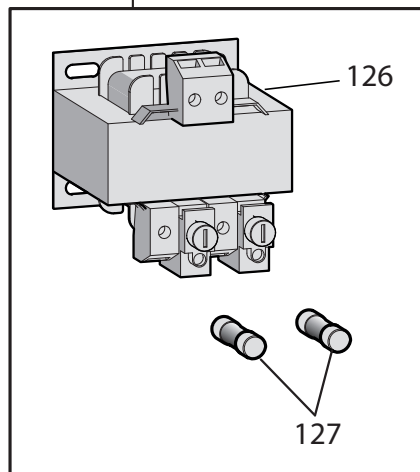

GIORGIONE - EU

Table 6