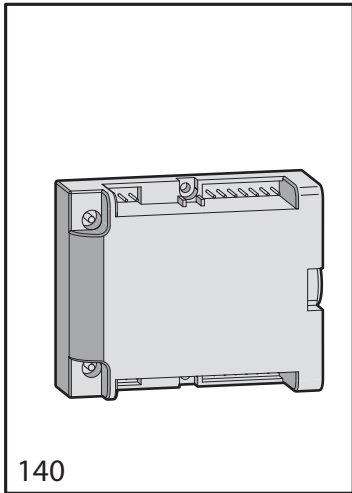

GIORGIONE - UL

Table 7

149