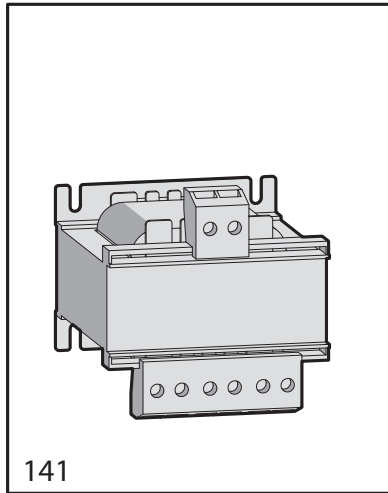

GIORGIONE - UL

Table 7

149