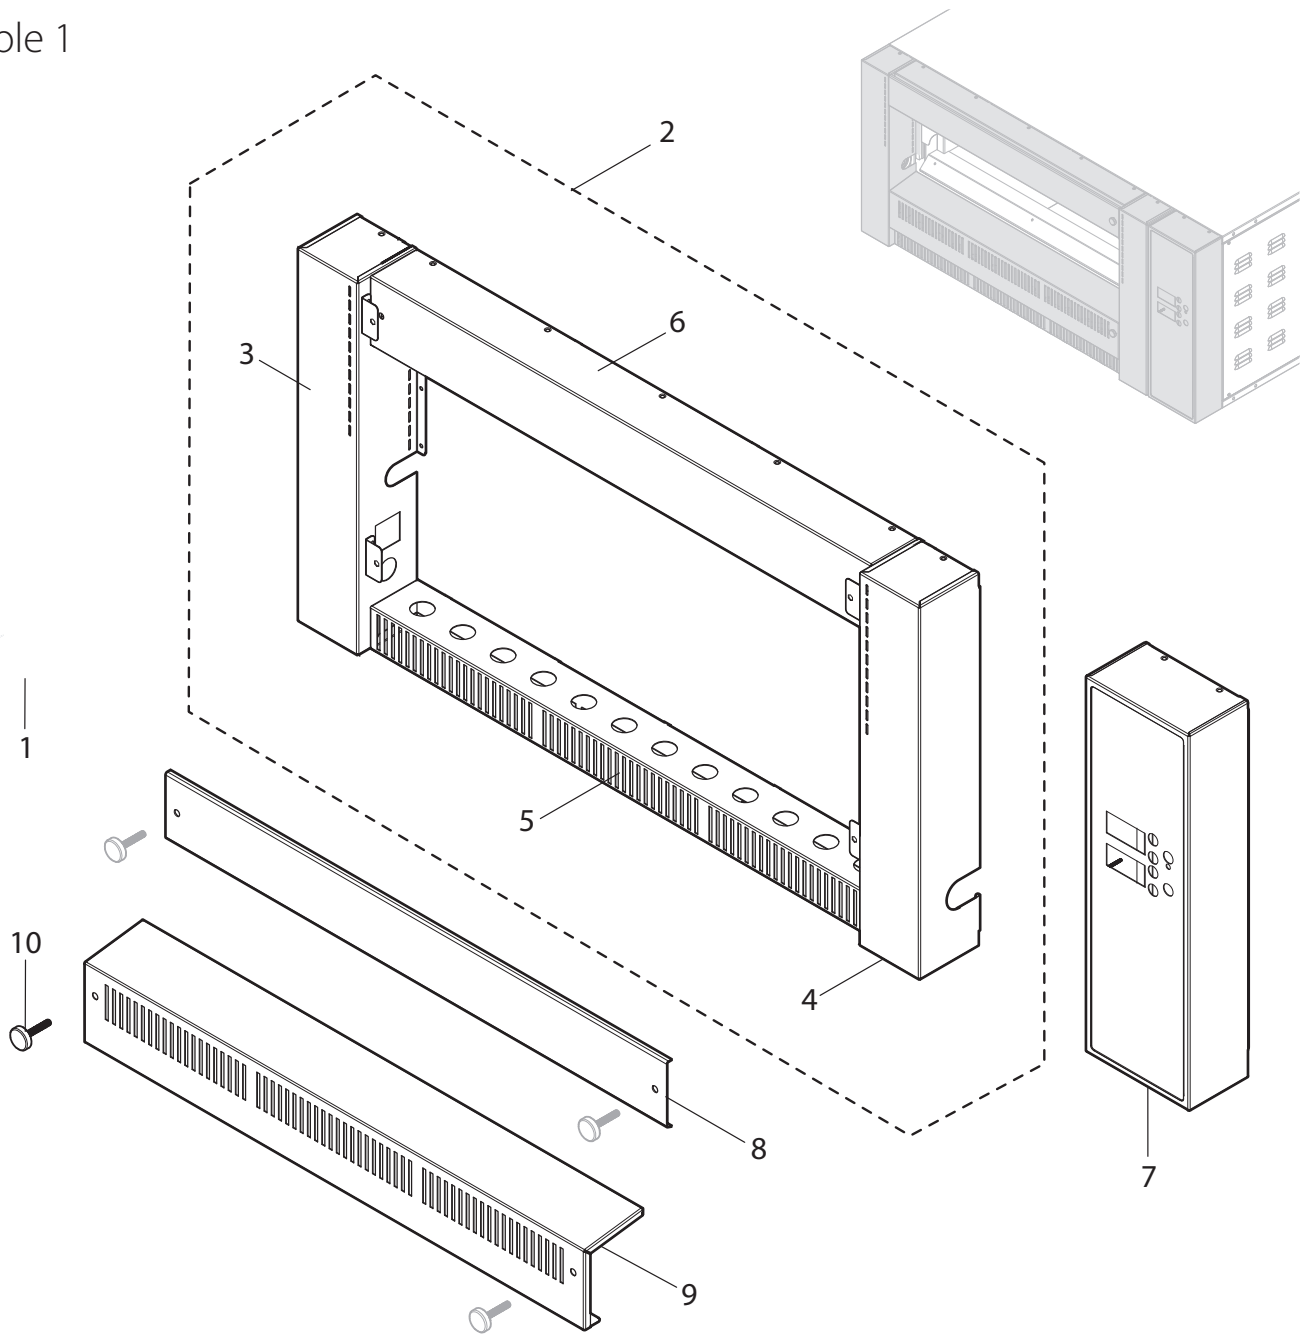

08/2021

Mod: GL4/35-D

Production code: GR435/1D

Table 1

TABLE 1

POS.	MODEL	VERSION	CODE	DESCRIPTION	SERIAL NUMBER...	DATE...
1			71000280	POLYCARBONATE FRONT		
2	GR 4-6		80910030	COMPLETE FRONT		
	GR 6L-9		80910031	COMPLETE FRONT		
3			80910010	LH COLUMN ASSEMBLY		
4			80910020	RH COLUMN ASSEMBLY		
5	GR 4-6		80900390	BOTTOM BASE		
	GR 6L-9		80900391	BOTTOM BASE		
6	GR 4-6		80900400	TOP BASE		
	GR 6L-9		80900401	TOP BASE		
7			80900360	INSTRUMENT PANEL		
8	GR 4-6		80900500	TOP BASE COVER		
	GR 6L-9		80900501	TOP BASE COVER		
9	GR 4-6		80900420	MOBILE BASE		
	GR 6L-9		80900421	MOBILE BASE		
10			70201000	GLASS FIXING SCREW		