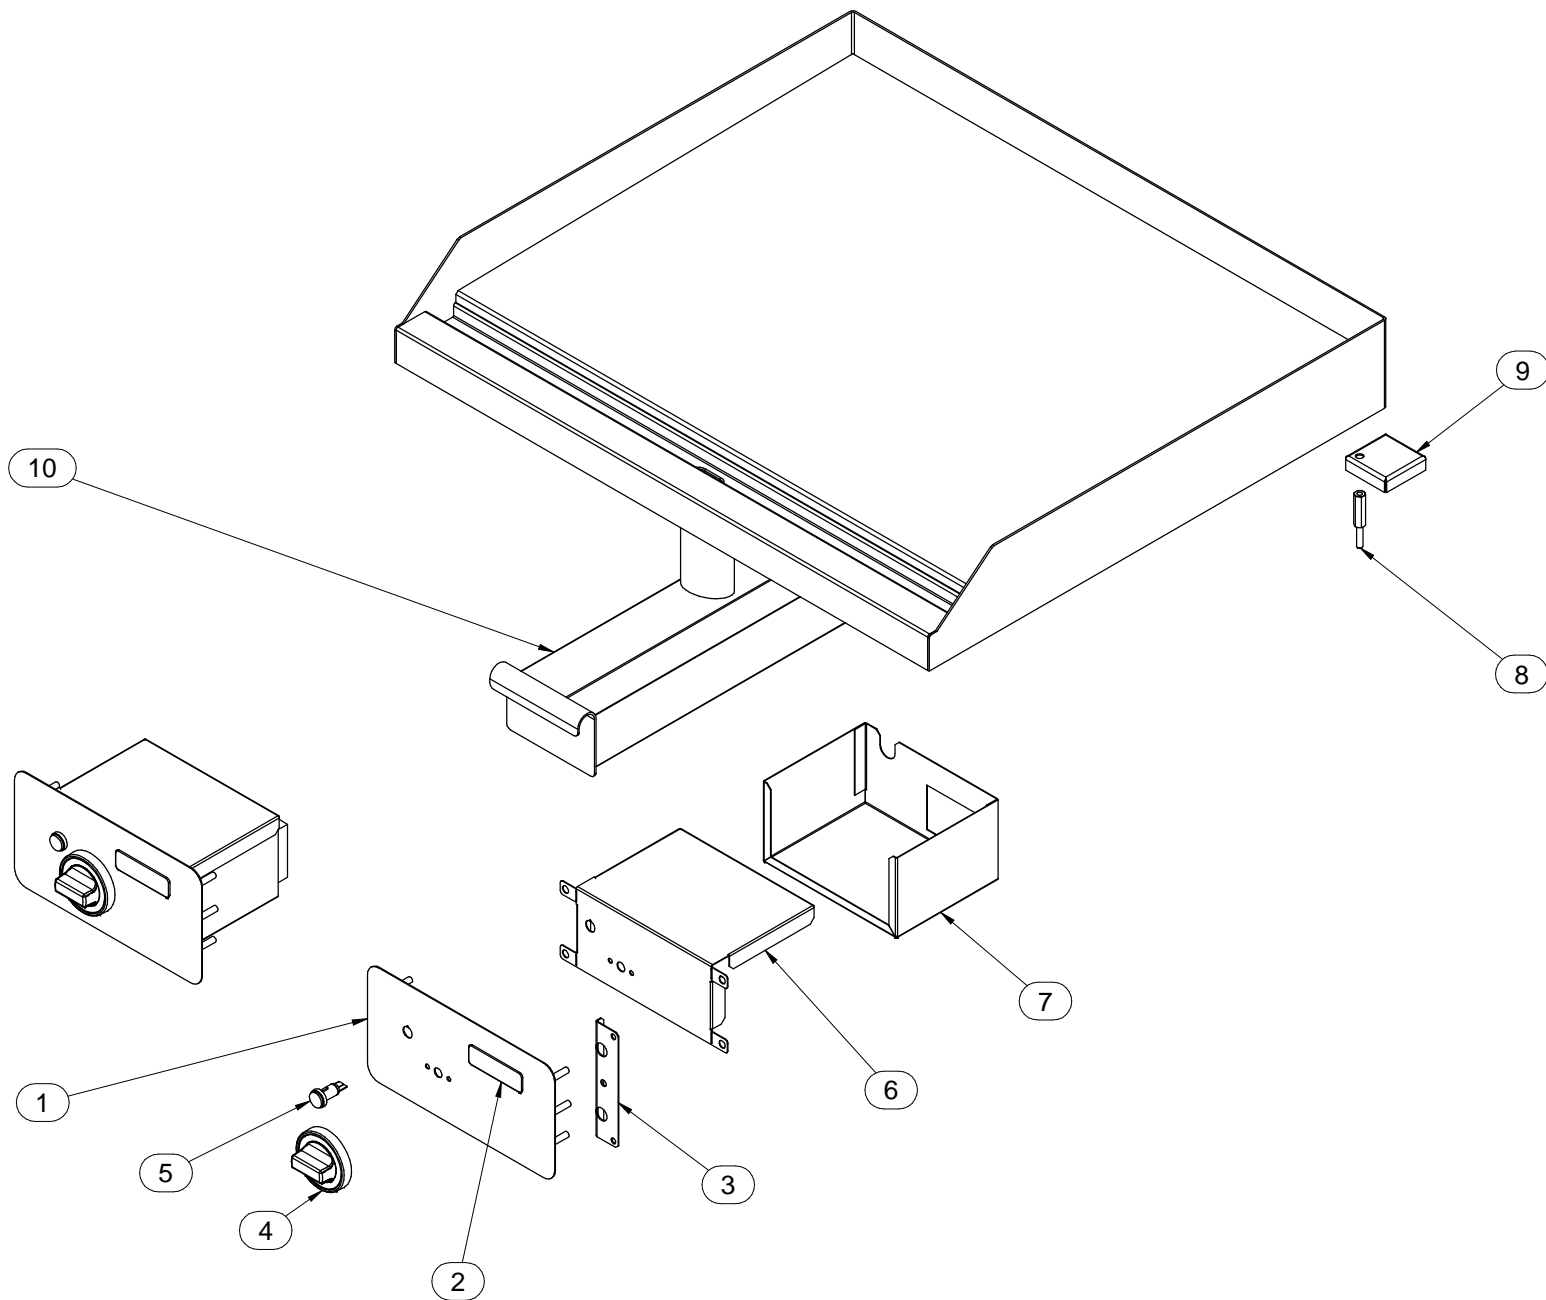

11/2016

Mod: EDI/PLCD7

Production code: 65/70 FTE-CR-D

Diamond
catering equipment

Mod./Type: **_65/... FT...E...-D**

cod./num. 2532343.00

data/date: 02/11/2016

Mod./Type: **_65/... FT...E...-D**