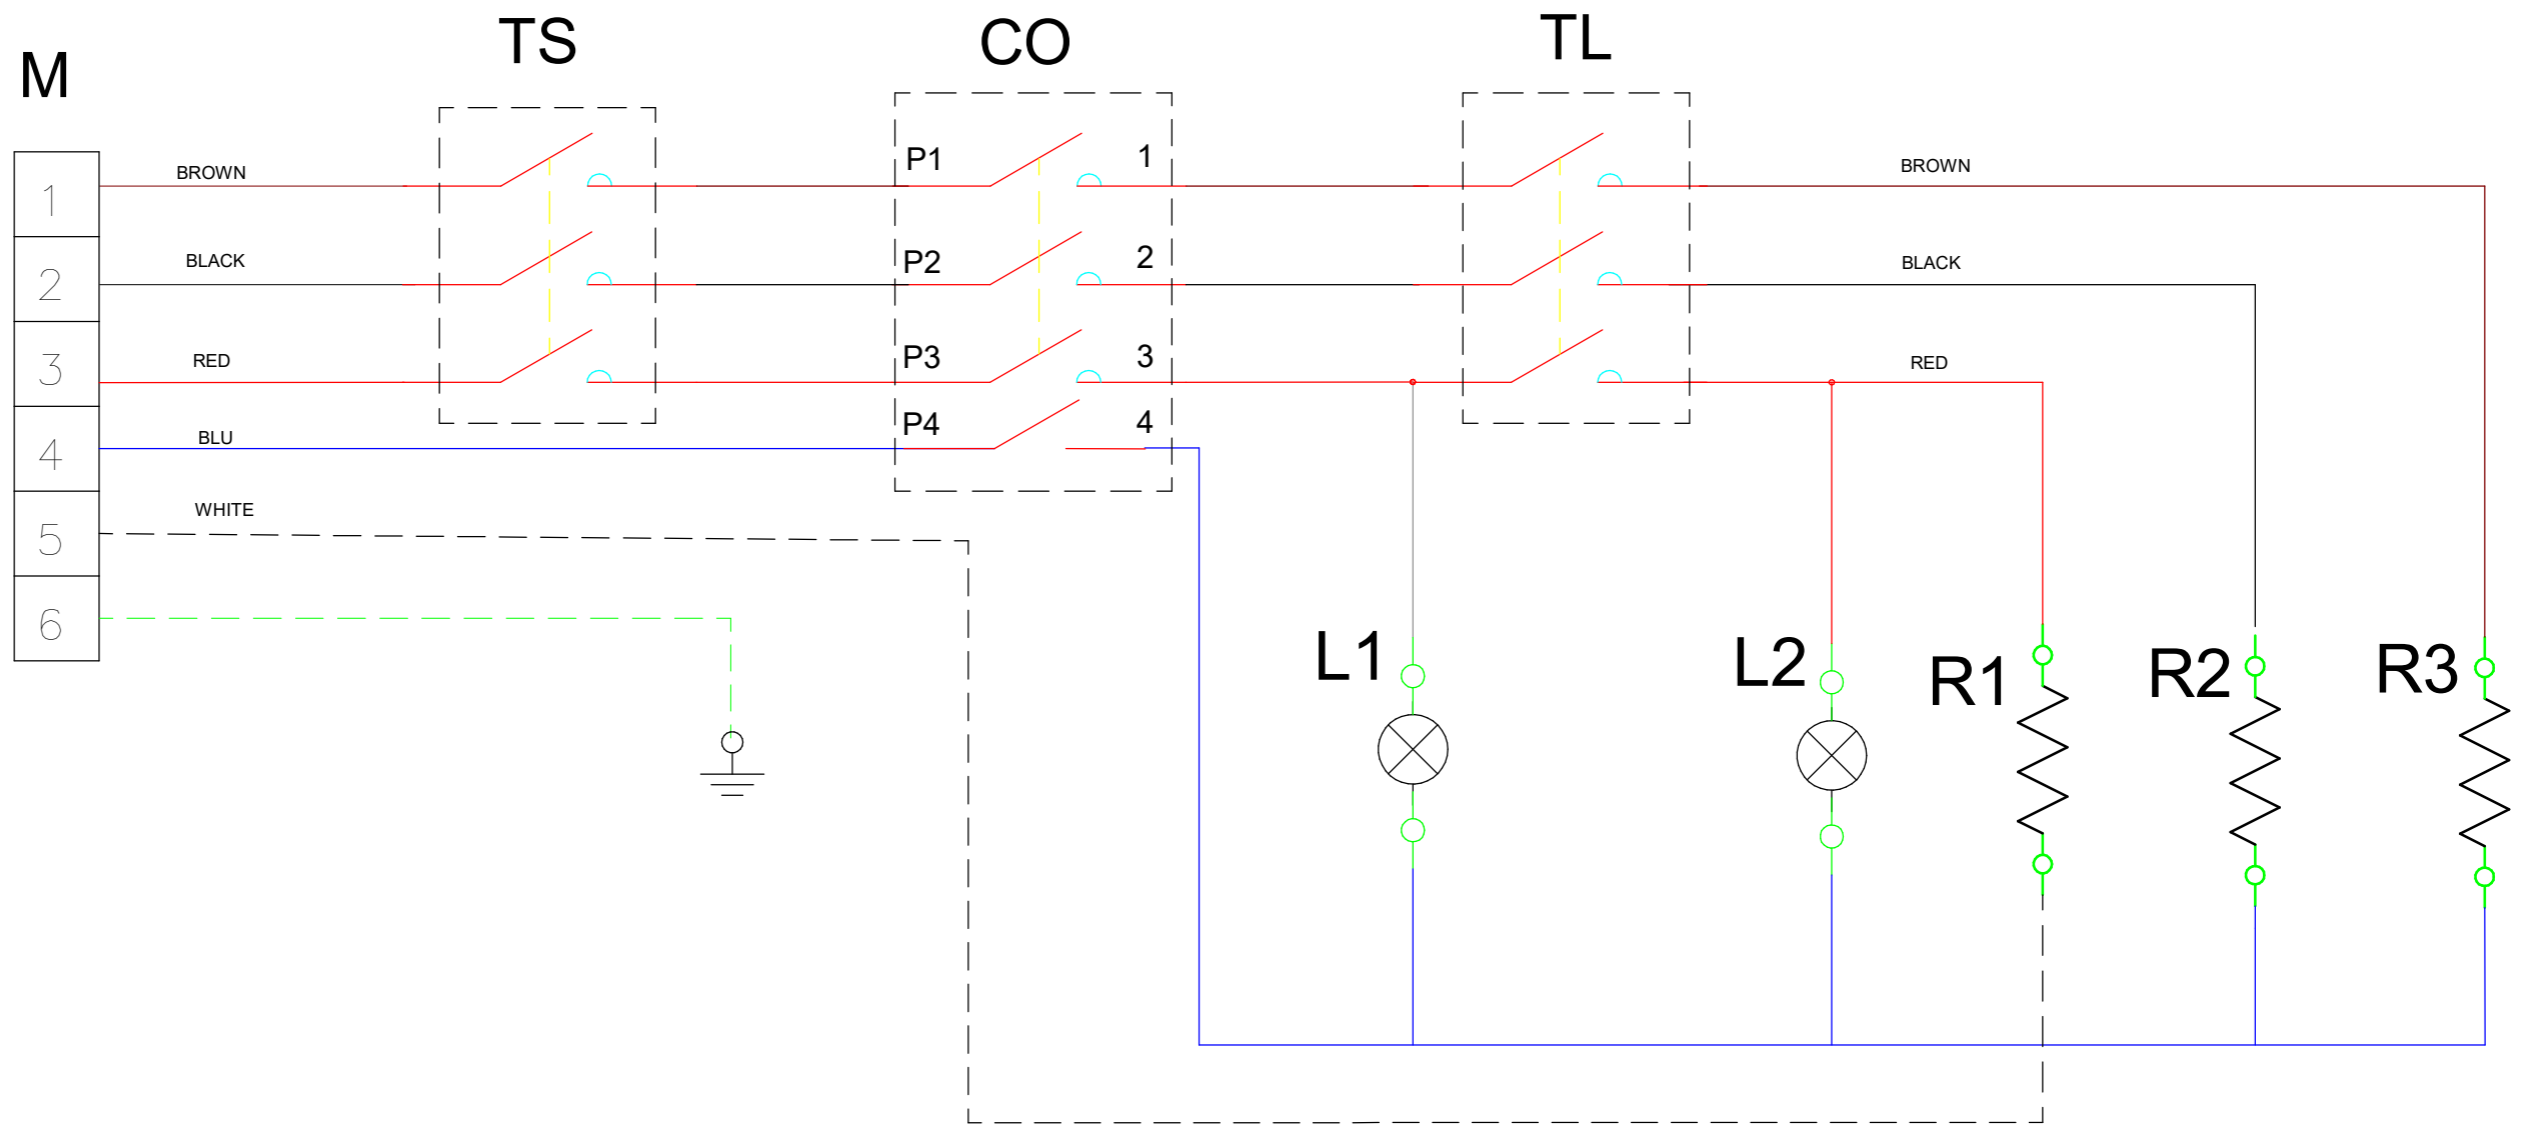

# **Mod: E9/PLCA8**

**Production code: BBEFTA998LC**

**Diamond**  
catering equipment

	ITALIANO	FRANCAIS	ENGLISH	DEUTSCH
M	MORSETTIERA	PENNEAU DE CONTROLE	TERMINAL BLOCK	KLEMMENLEISTE
CO	COMMUTATORE	COMMUTEUR	SWITCH	HAUPTSCHALTER
TL	TERMOSTATO	THERMOSTAT	THERMOSTAT	THERMOSTAT
R1-R3	RESISTENZA	RESISTANCE	HEATING ELEMENT	ROHRHEIZKORPER
L1	LAMPADA VERDE	LAMPE VERTE	GREEN LAMP	GRUENE LAMPE
L2	LAMPADA ARANCIONE	LAMPE ORANGE	ORANGE LAMP	ORANGE LAMPE
TS	TERMOSTATO LIMITE	THERMOSTAT DE SECURITE'	LIMIT THERMOSTAT	SICHERHEITHTHERMOSTAT
TL	TERMOSTATO DI LAVORO	THERMOSTAT DU TRAVIAL	WORKING THERMOSTAT	WORK THERMOSTAT