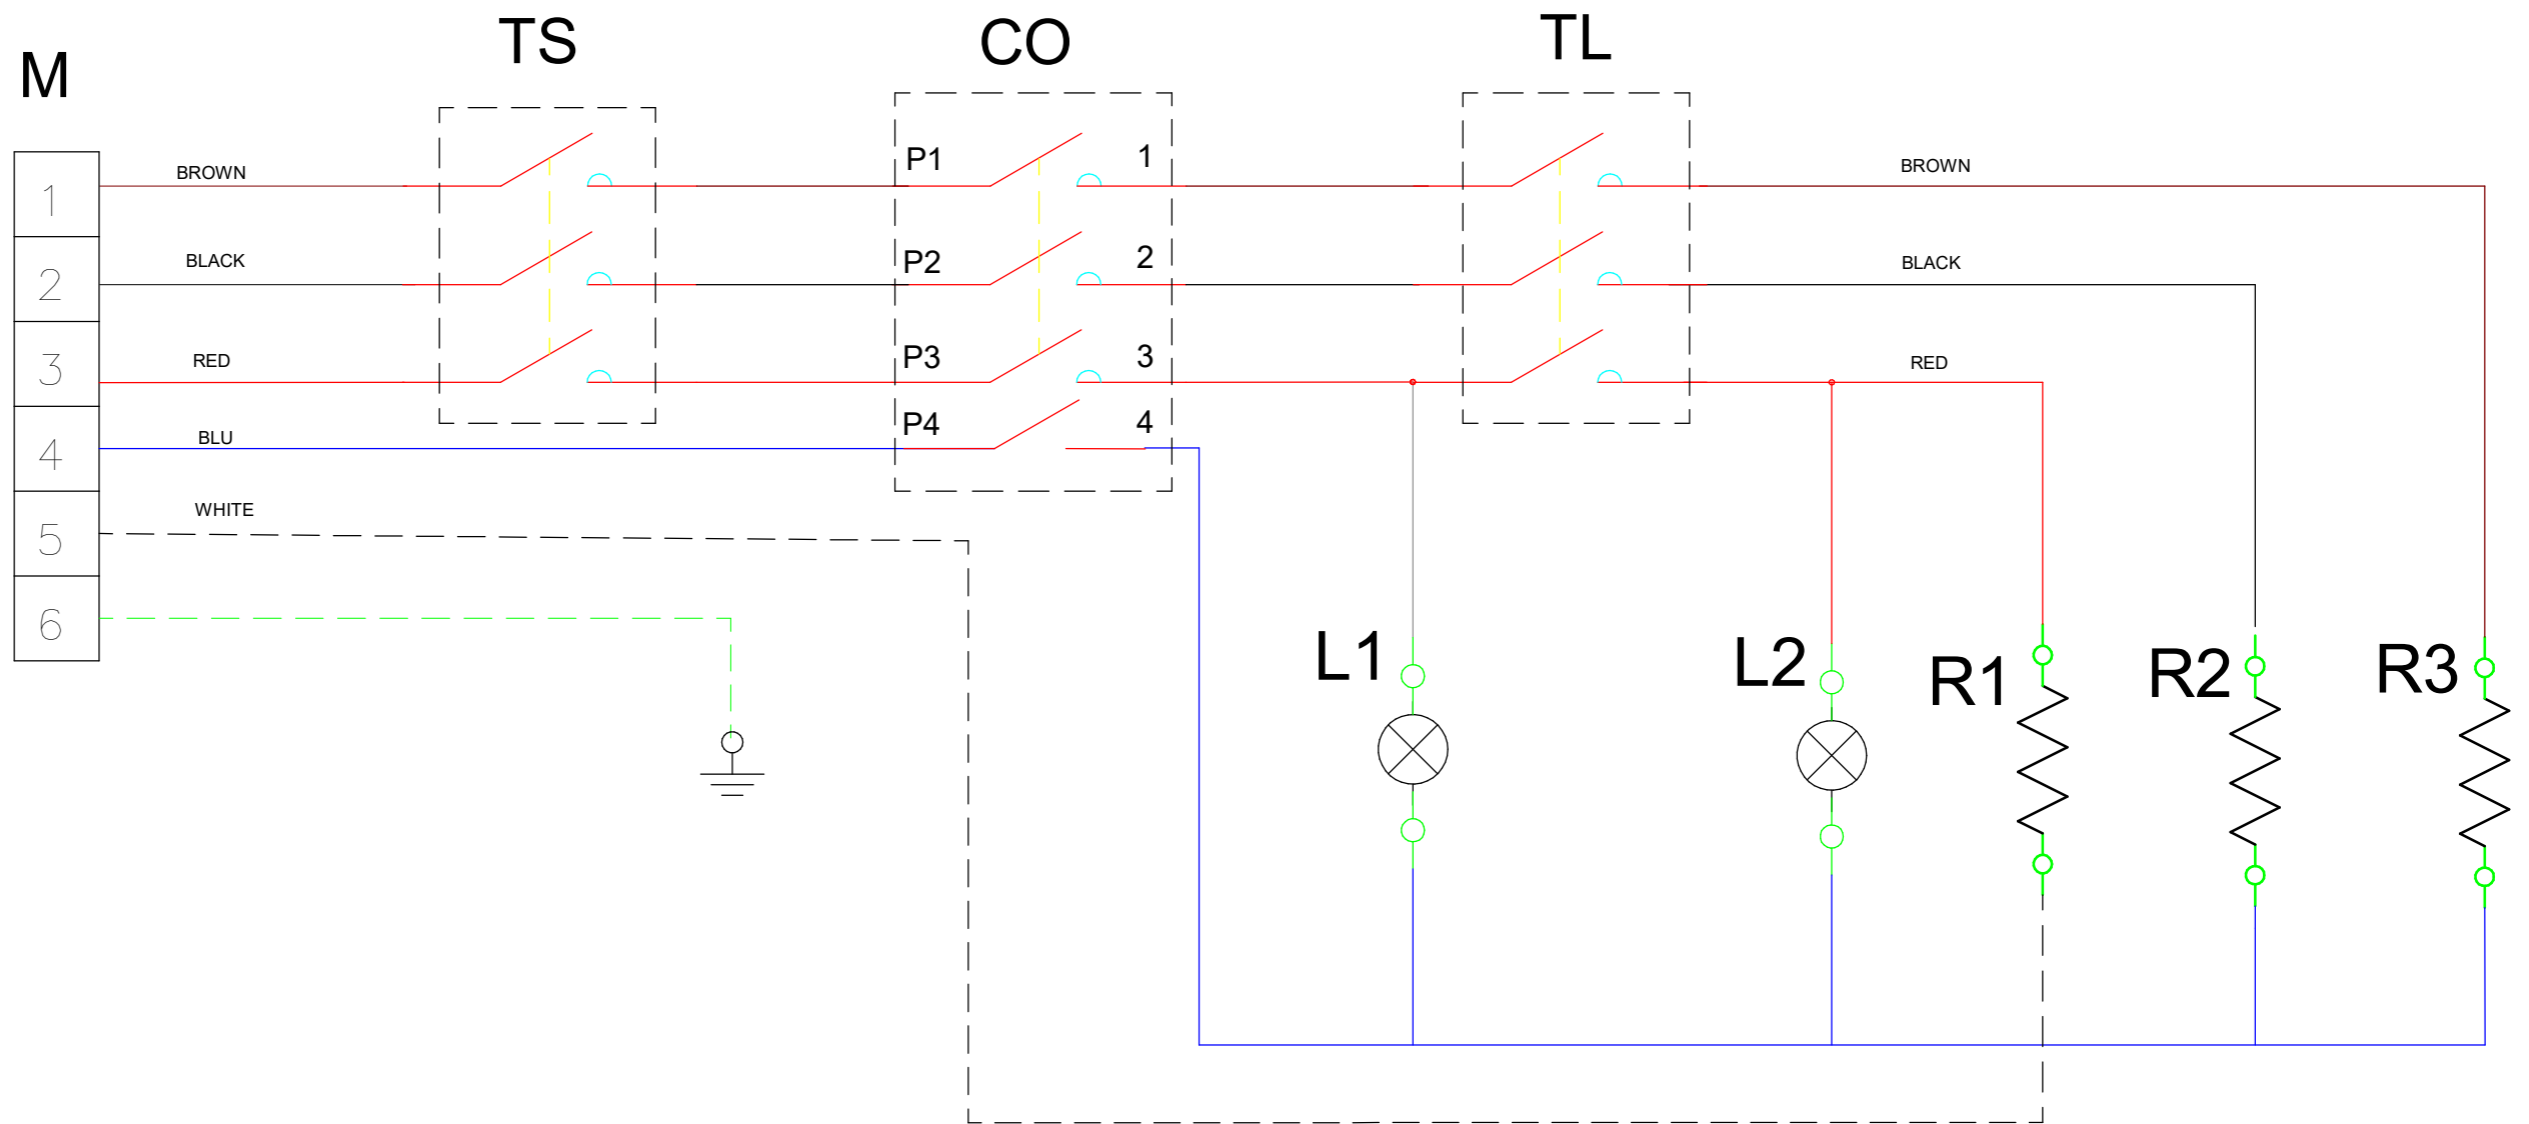

05/2018

Mod: E9/PLA4

Production code: BBEFTA498L

Diamond
catering equipment

	ITALIANO	FRANCAIS	ENGLISH	DEUTSCH
M	MORSETTIERA	PENNEAU DE CONTROLE	TERMINAL BLOCK	KLEMMENLEISTE
CO	COMMUTATORE	COMMUTEUR	SWITCH	HAUPTSCHALTER
TL	TERMOSTATO	THERMOSTAT	THERMOSTAT	THERMOSTAT
R1-R3	RESISTENZA	RESISTANCE	HEATING ELEMENT	ROHRHEIZKORPER
L1	LAMPADA VERDE	LAMPE VERTE	GREEN LAMP	GRUENE LAMPE
L2	LAMPADA ARANCIONE	LAMPE ORANGE	ORANGE LAMP	ORANGE LAMPE
TS	TERMOSTATO LIMITE	THERMOSTAT DE SECURITE'	LIMIT THERMOSTAT	SICHERHEITHTHERMOSTAT
TL	TERMOSTATO DI LAVORO	THERMOSTAT DU TRAVIAL	WORKING THERMOSTAT	WORK THERMOSTAT