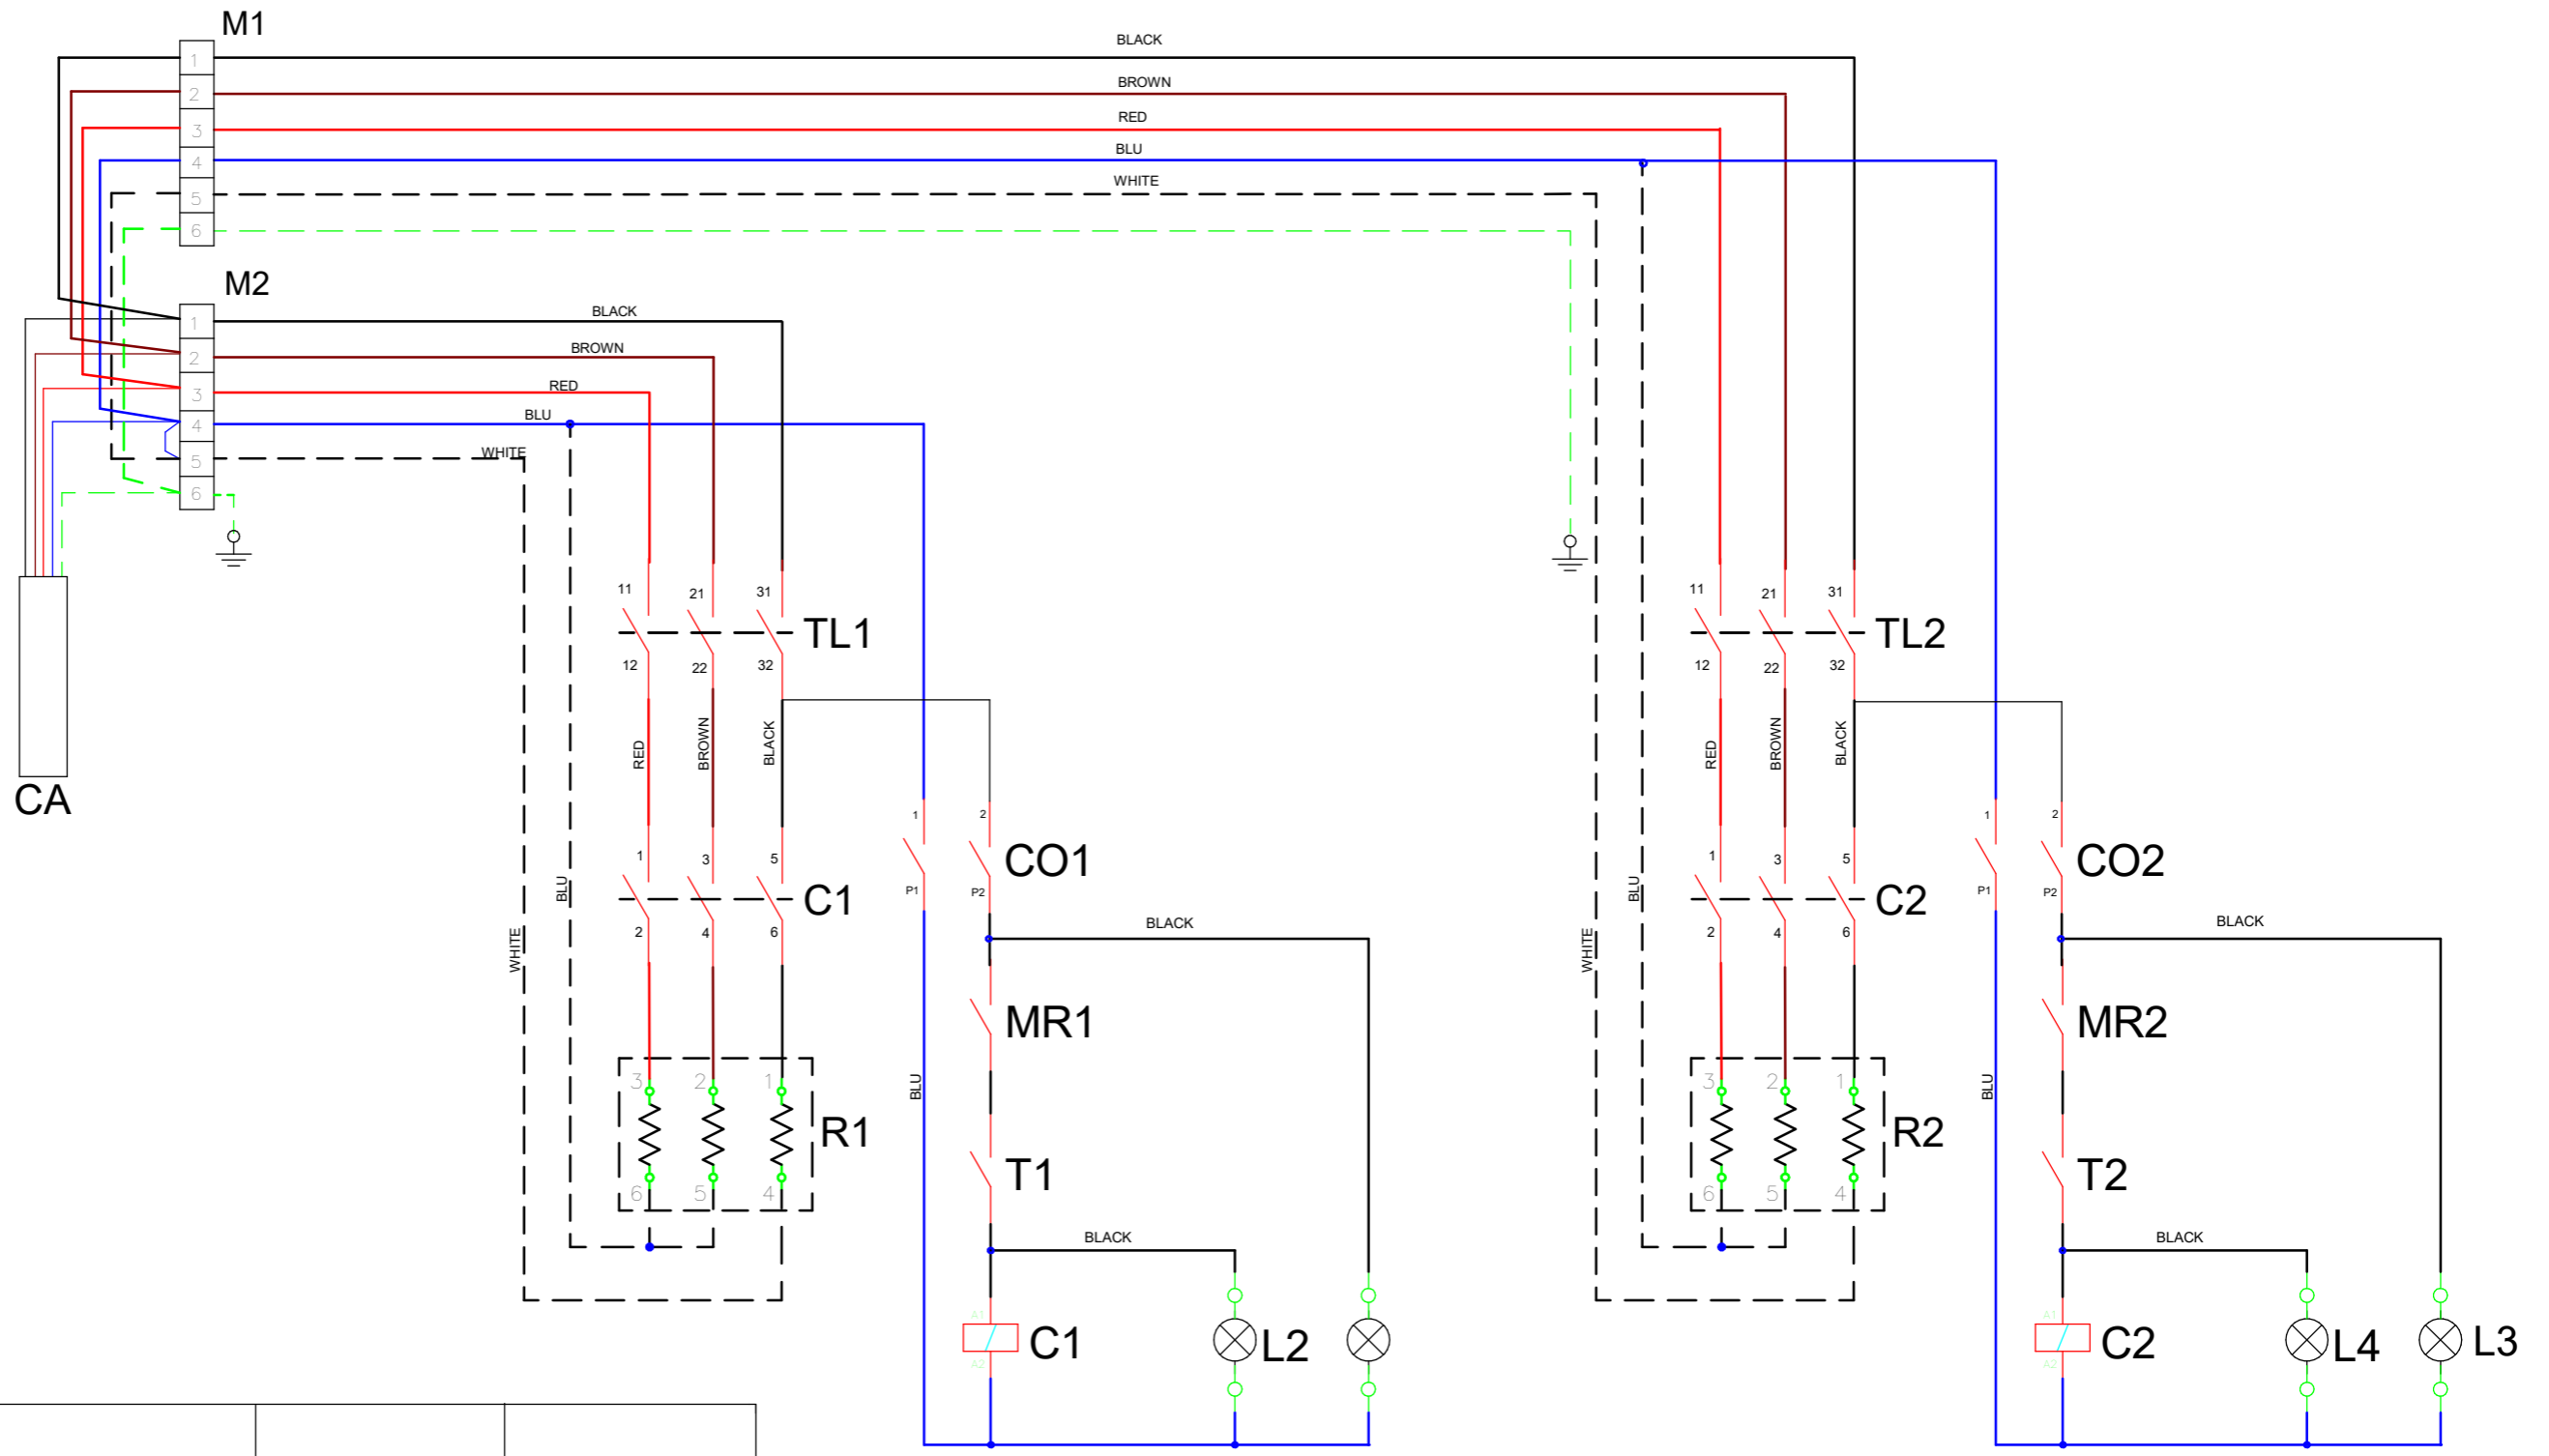

05/2018

Mod: E9/F2V8A4

Production code: BBEF4982V

Diamond
catering equipment

	ITALIANO	FRANCAIS	ENGLISH	DEUTSCH
MR1/MR2	MICROINTERRUTTIRE RESISTENZE	MICROCONTACT RESISTANCE	HEATING ELEMENTS MICRO SWITCH	ENDMIKROSCHALTER ROHRHEIZKÖRPER
M1/M2	MORSETTIERA	PENNEAU DE CONTROLE	TERMINAL BLOCK	KLEMMENLEISTE
CO1/CO2	COMMUTATORE	COMMUTEUR	SWITCH	HAUPTSCHALTER
T1/T2	TERMOSTATO	THERMOSTAT	THERMOSTAT	THERMOSTAT
R1/R2	RESISTENZA	RESISTANCE	HEATING ELEMENT	ROHRHEIZKÖRPER
C1/C2	CONTATTORE DI POTENZA	RELAJ	RELAIS	RELAIS
L1/L3	LAMPADA VERDE	LAMPE VERTE	GREEN LAMP	GRUENE LAMPE
L2/L4	LAMPADA ARANCIONE	LAMPE ORANGE	ORANGE LAMP	ORANGE LAMPE
TL1/TL2	TERMOSTATO LIMITE	LIMITE THERMOSTAT	LIMIT THERMOSTAT	THERMOSTAT