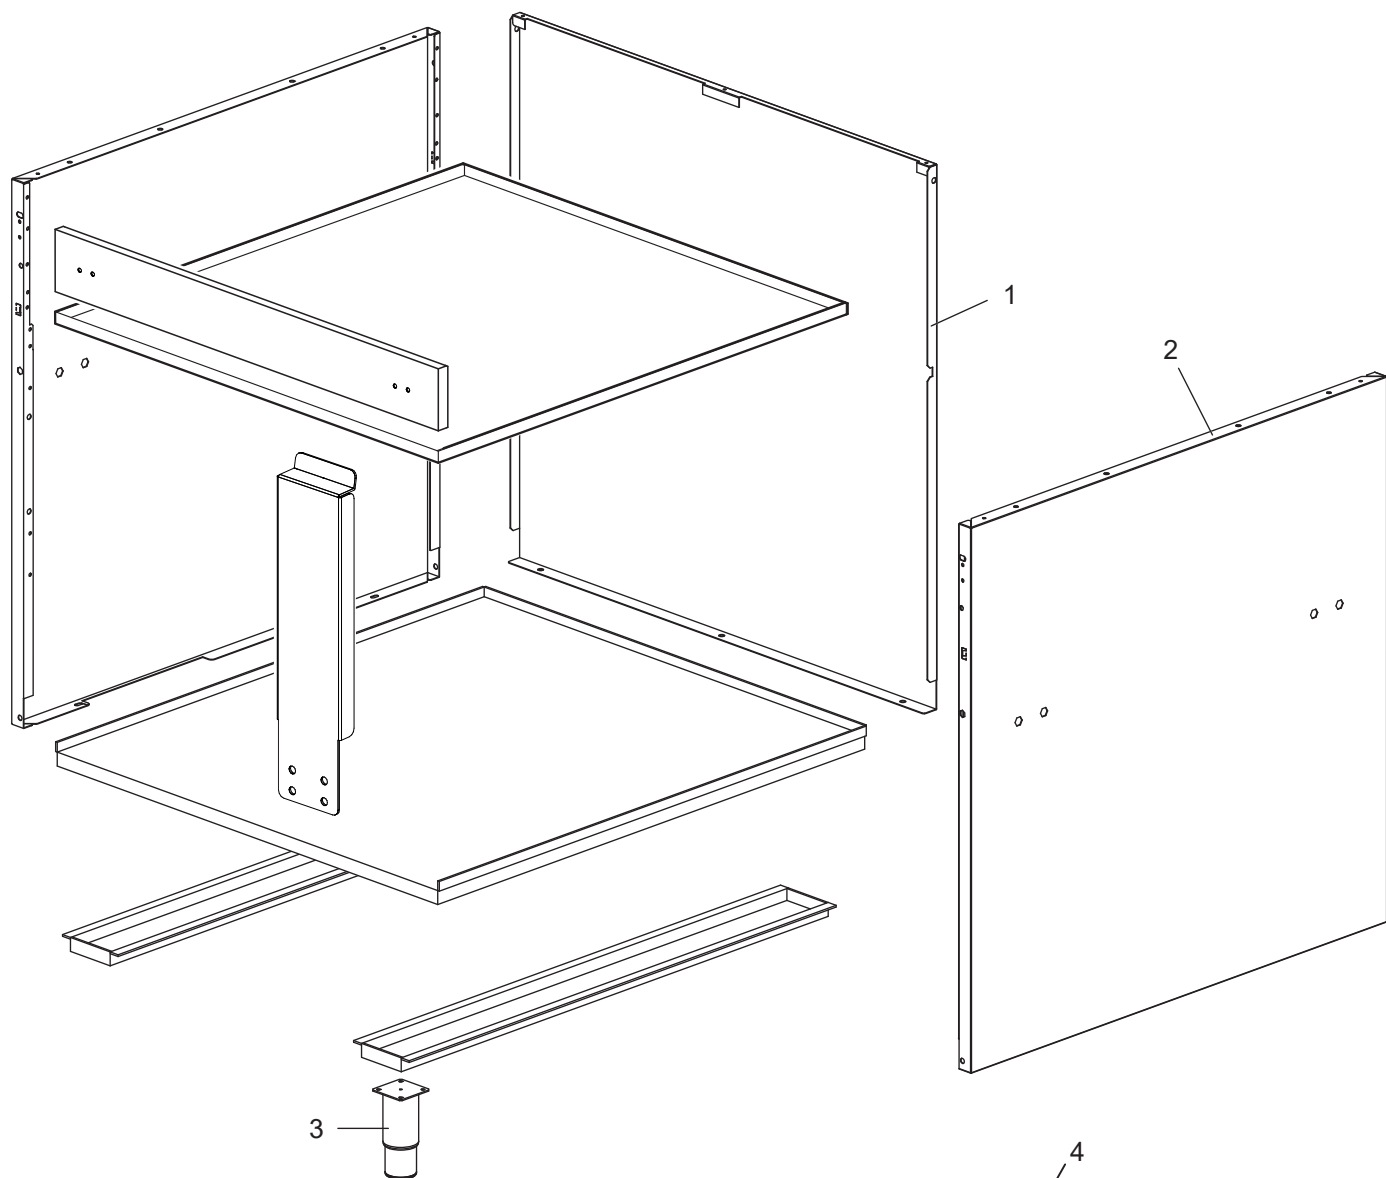

Listino componenti per pagina 2

1	180972	POSTERIORE ARRIERE RÜCKWAND BACK SIDE	
2	180969	FIANCO TOLE LATERAL SEITENWAND LATERAL SIDE	
3	RTCU700277	PIEDE PIED FUSS FOOT	
4	181529	ATTACCO MAGNETICO AIMANT MAGNET DOOR MAGNET	
5	176894	CERNIERA SX CHARNIERE PORTE GAUCHE KOMPLETTER SCHARNIERBLOCK LEFT HINGE DOOR	
7	160739	MANIGLIA MANETTE HANDGRIFF HANDLE	
9	176895	CERNIERA DX CHARNIERE PORTE DROITE KOMPLETTER SCHARNIERBLOCK RIGHT HINGE DOOR	
10	RIC0004738	GRUPPO PORTA ARMADIO PORTE D'ARMOIRE COMPLETE KOMPLETTE SCHRANKTUER CABINET DOOR COMPLETE