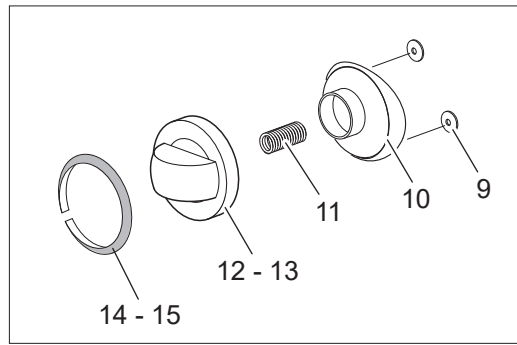

Listino componenti per pagina 1

1	182800	GRIGLIA CAMINO GRILLE POUR CHEMINÉE KAMINROST CHIMNEY GRILL	
2	RTCU800343	GRIGLIA SUPPORTO CESTELLO GRILLE SUPPORT PANIER ROST FUER KORBHALTER BASKET SUPPORT GRID	
3	182451	GRUPPO SUPPORTO CESTELLO SUPPORT PANIER KORB-STUETZENHALTER GRUPPE BASKET SUPPORT	
4	181308	GRUPPO EROGATORE ACQUA BEC POUR EAU WASSERHAHN - GRUPPE WATER SPOUT	
5	RTCU800342 <i><u>Recommended spare parts</u></i>	RESISTENZA 3KW RESISTANCE 3KW HEIZKÖRPER 3KW HEATING ELEMENT 3KW	
6	163603	GIUNZIONE FISSAGGIO PIANO FIXATURE DE PLAN TOPVERBINDUNG TOP CONNECTION	
7	RTCU700623 <i><u>Recommended spare parts</u></i>	GUARNIZIONE JOINT DICHTUNG GASKET	
8	188197	CRUSCOTTO PANNEAU DE CONTROLE FRONT BLENDE CONTROL PANEL	
12	186336 <i><u>Recommended spare parts</u></i>	CORPO MANOPOLA COMMUTATORE POIGNEE COMMUTATEUR UMSCHALTER-KNOPFKOERPER COMMUTATOR KNOB	
13	186339 <i><u>Recommended spare parts</u></i>	CORPO MANOPOLA CARICO ACQUA POIGNEE EAU KNEBEL WASSERVENTIL WATER KNOB	
14	169362 <i><u>Recommended spare parts</u></i>	ANELLO MANOPOLA COMMUTATORE RING COMMUTATEUR KLEBERING KNEBEL TAKTSCHALTER SWITCH RING	
15	169366 <i><u>Recommended spare parts</u></i>	ANELLO MANOPOLA ACQUA FREDDA RING EAU FROID KLEBERING KNEBEL KALTWASSER COLD WATER RING	
16	188504	FILTRO DI SCARICO FILTRE D'ECHAPPEMENT ABGASFILTER EXHAUST FILTER