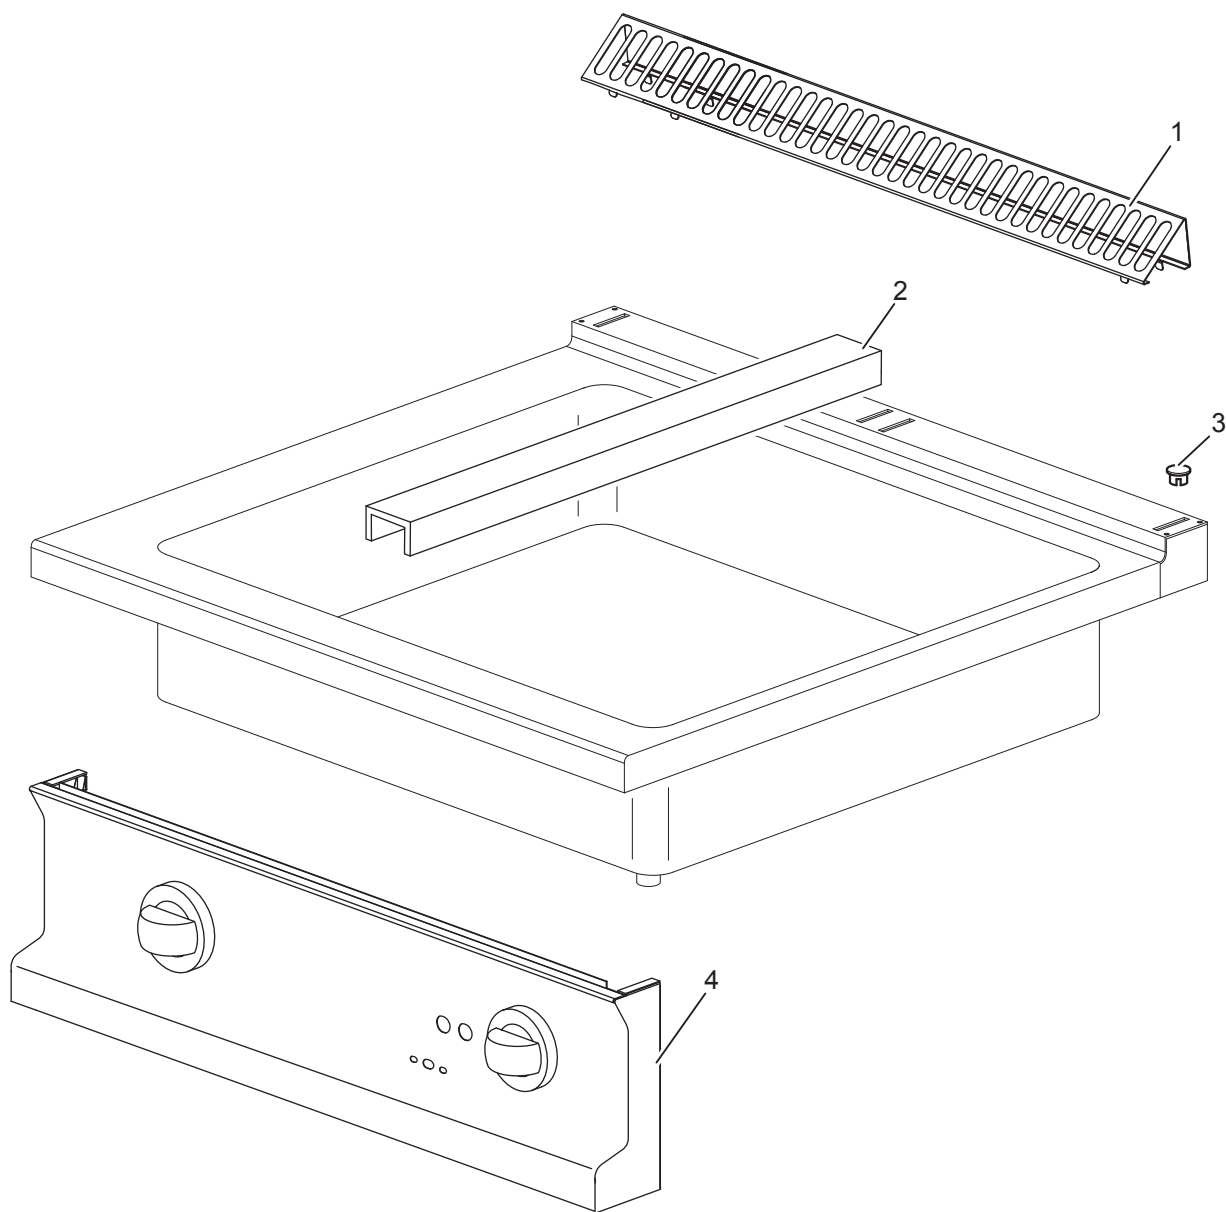

Listino componenti per pagina 1

1	182800	GRIGLIA CAMINO GRILLE POUR CHEMINÉE KAMINROST CHIMNEY GRILL	
2	PABF900072	TRAVERSA PORTA BACINELLA SUPPORT BASSIN TRÄGER FÜR WANNE TRAY HOLDER	
3	163603	GIUNZIONE FISSAGGIO PIANO FIXATURE DE PLAN TOPVERBINDUNG TOP CONNECTION	
4	188213	CRUSCOTTO PANNEAU DE CONTROLE FRONT BLENDE CONTROL PANEL	
8	186336 <i><u>Recommended spare parts</u></i>	CORPO MANOPOLA COMMUTATORE POIGNEE COMMUTATEUR UMSCHALTER-KNOPFKOERPER COMMUTATOR KNOB	
9	186339 <i><u>Recommended spare parts</u></i>	CORPO MANOPOLA CARICO ACQUA POIGNEE EAU KNEBEL WASSERVENTIL WATER KNOB	
10	169370 <i><u>Recommended spare parts</u></i>	ANELLO MANOPOLA TERMOSTATO RING THERMOSTAT KLEBERING KNEBEL THERMOSTAT THERMOSTAT RING	
11	169366 <i><u>Recommended spare parts</u></i>	ANELLO MANOPOLA ACQUA FREDDA RING EAU FROID KLEBERING KNEBEL KALTWASSER COLD WATER RING