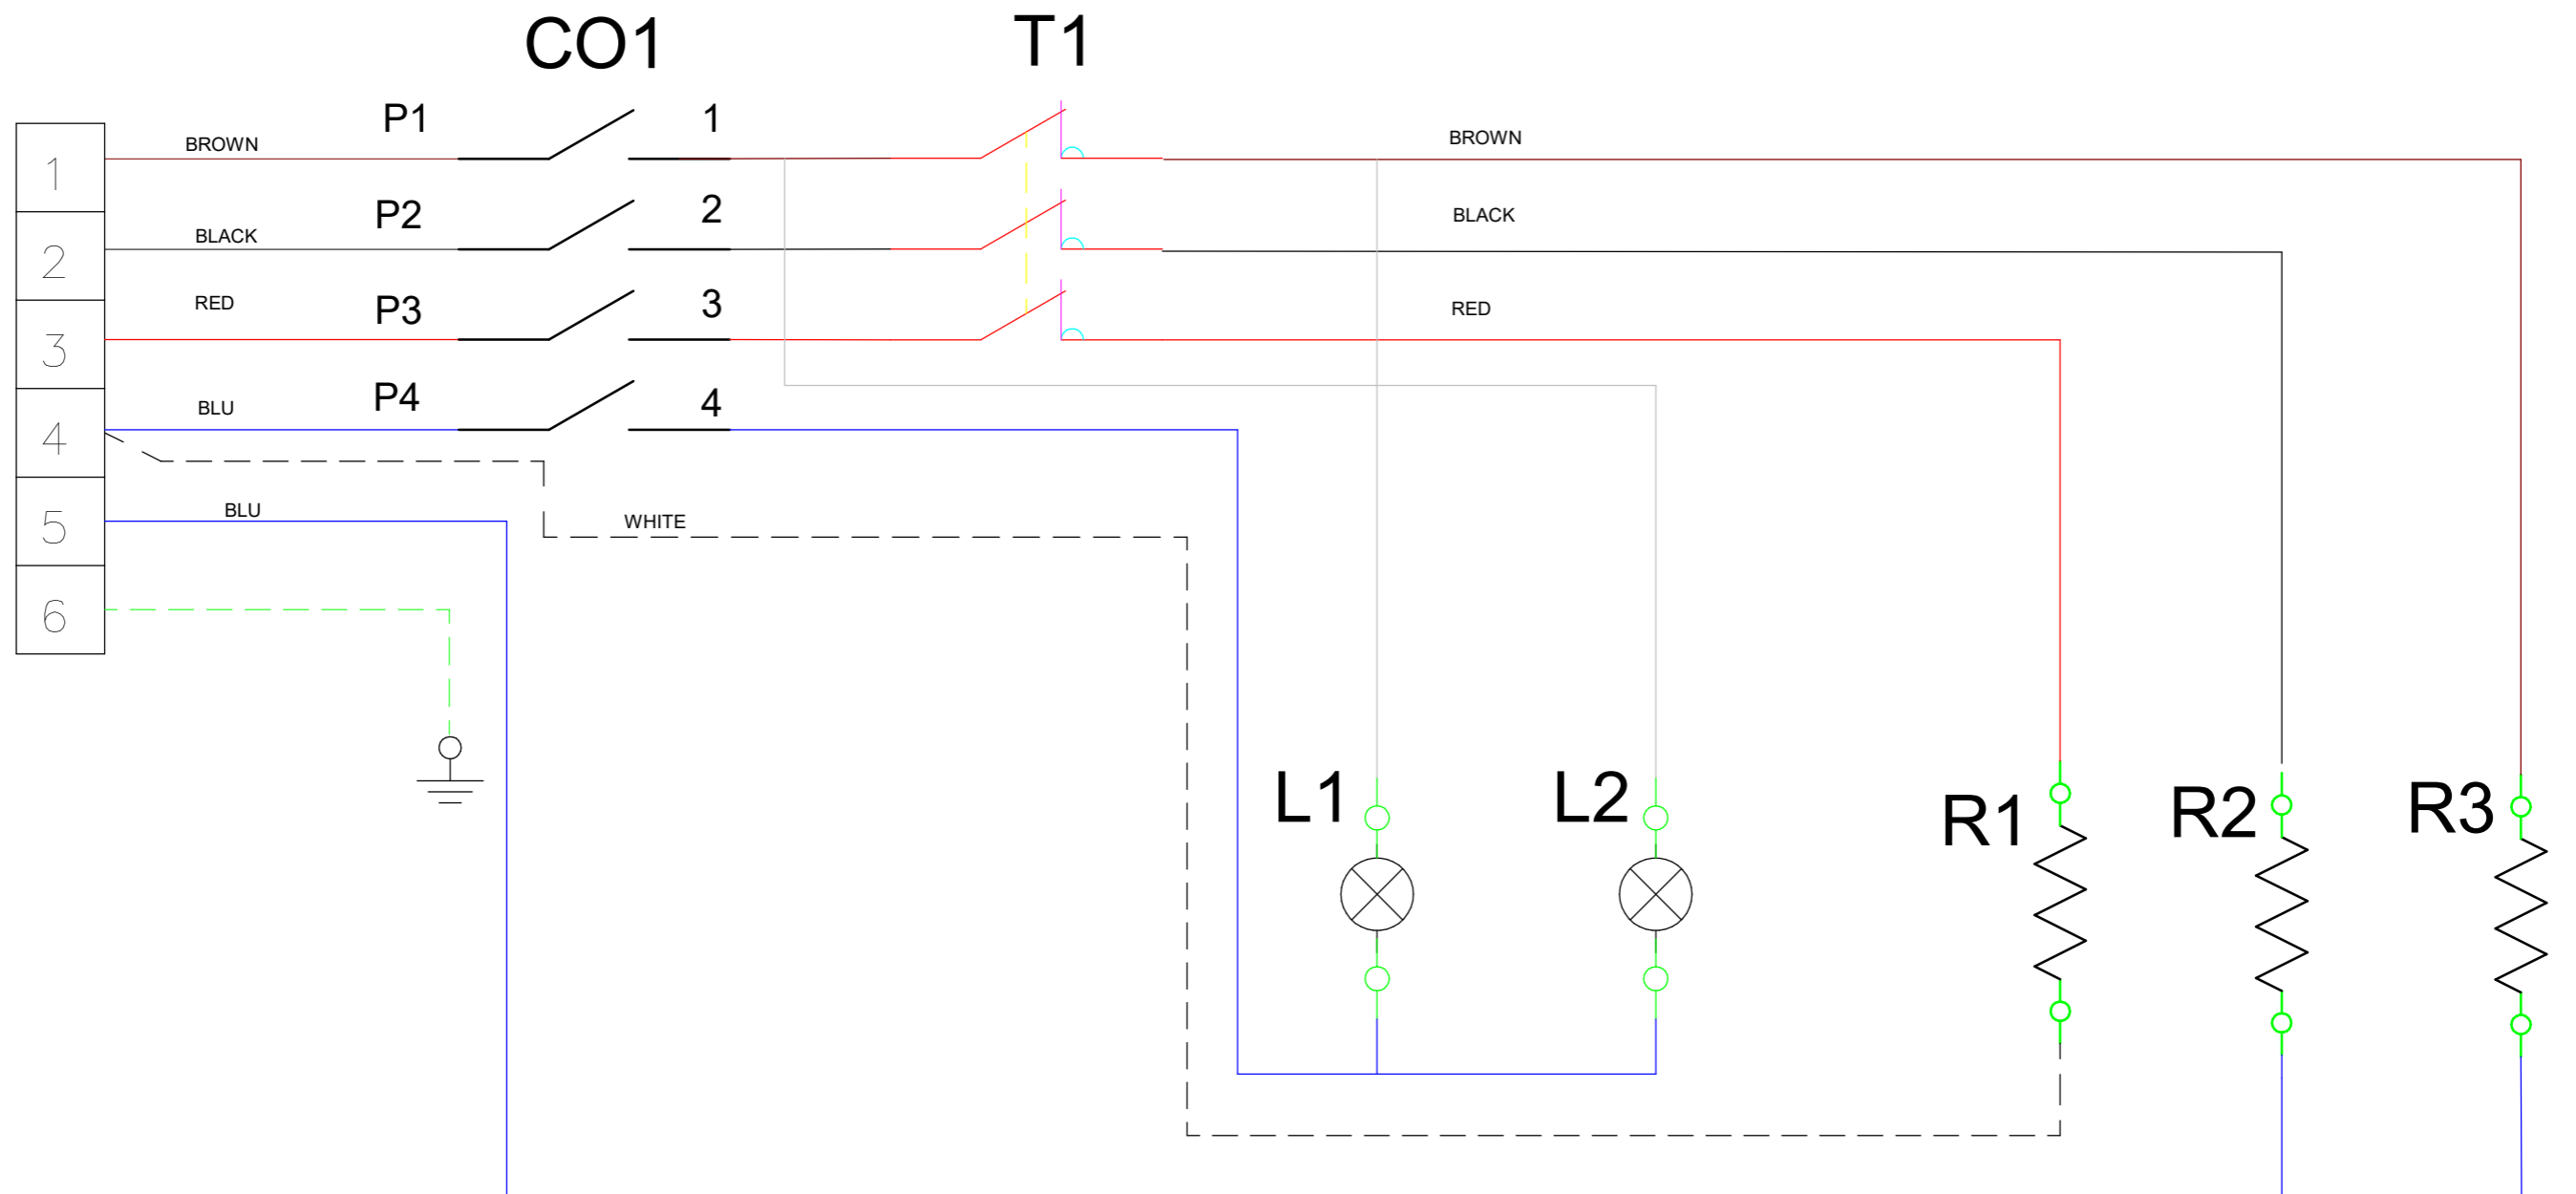

05/2018

Mod: E9/BMA8

Production code: BBEBMA998

Diamond
catering equipment

	ITALIANO	FRANCAIS	ENGLISH	DEUTSCH
M	MORSETTIERA	PENNEAU DE CONTROLE	TERMINAL BLOCK	KLEMMENLEISTE
CO1	COMMUTATORE	COMMUTEUR	SWITCH	HAUPTSCHALTER
R1-R3	RESISTENZA	RESISTANCE	RESISTANCE	WIDERSTAND
L2	LAMPADA VERDE	LAMPE VERTE	GREEN LAMP	GRUENE LAMPE
L1	LAMPADA ARANCIO	LAMPE ORANGE	ORANGE LAMP	ORANGE LAMP
T1	TERMOSTATO DI LAVORO	THERMOSTAT DE TRAVIAL	WORKING THERMOSTAT	THERMOSTAT DER WORK