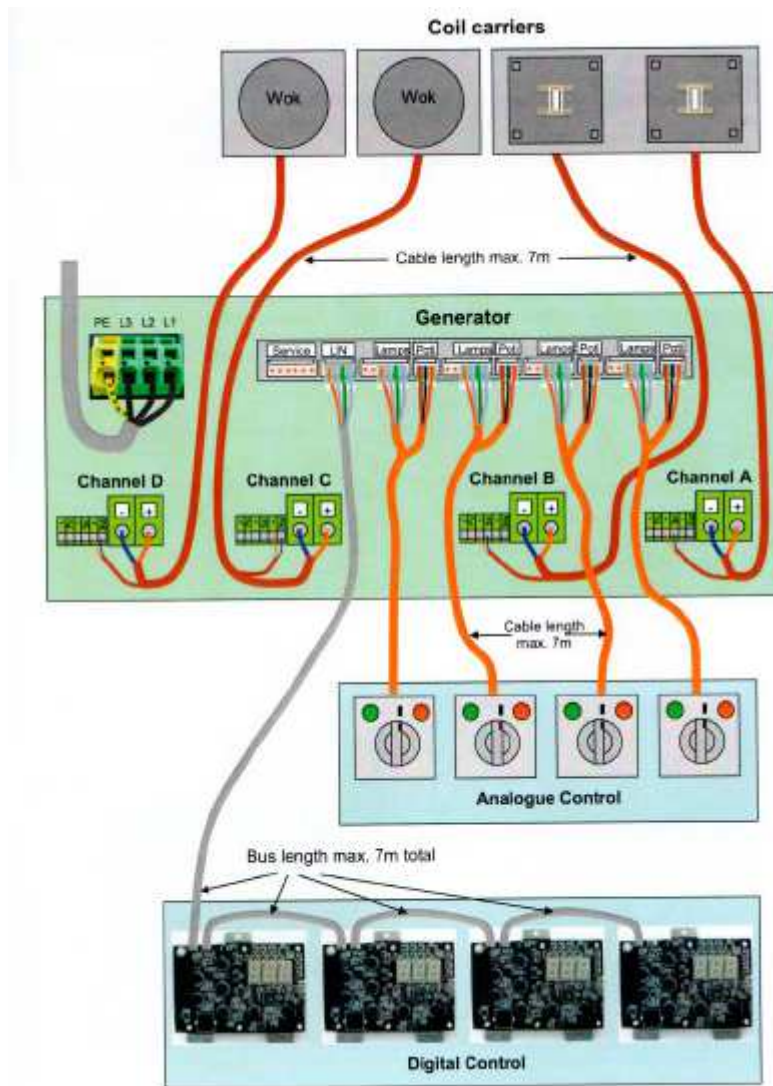

12/2017

Mod: E7/2ID4T

Production code: BBE477I

Diamond
catering equipment

KIT CAVI COLLEGAMENTO GENERATORE-- PIATTO METALLICO