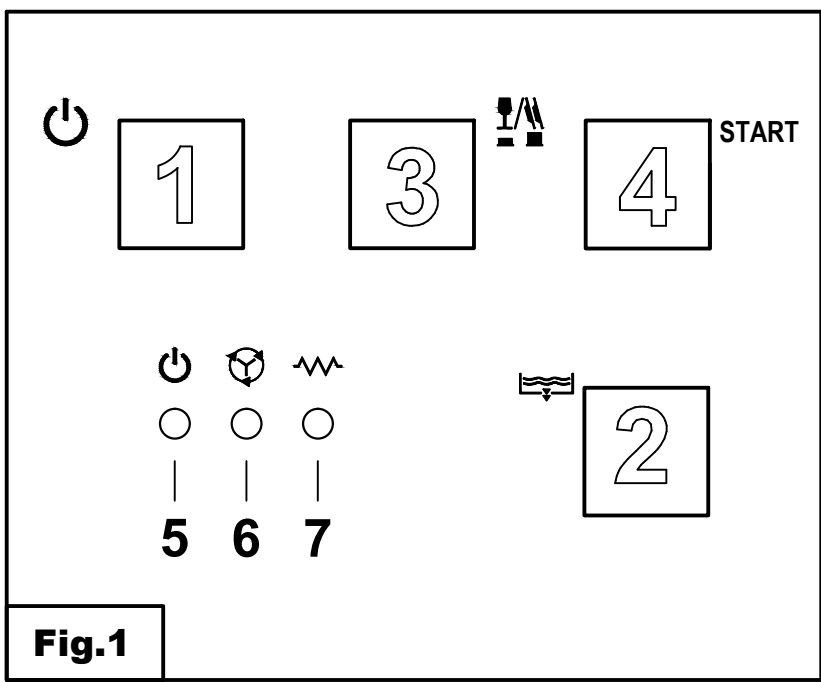

08/2017

Mod: DK7/6

Production code: ST3800BE

Diamond
catering equipment

Fig.9

Fig.10

Fig.11