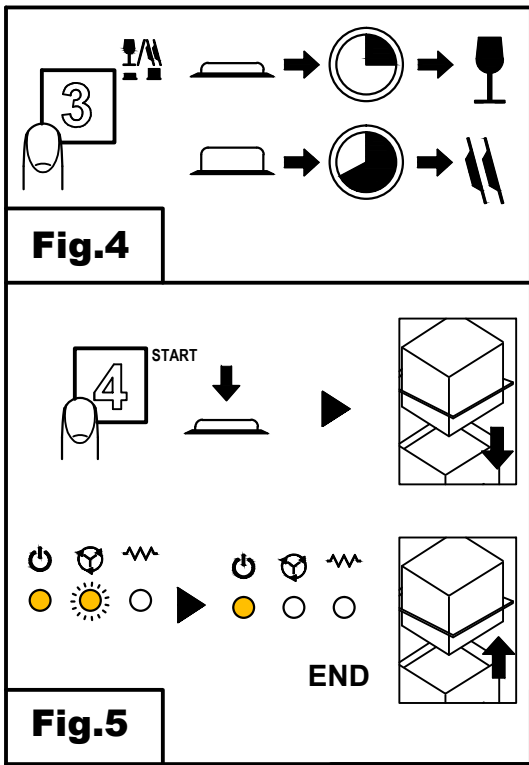

08/2017

Mod: DK7/6

Production code: ST3800BE

Diamond
catering equipment

Fig.9

Fig.10

Fig.11