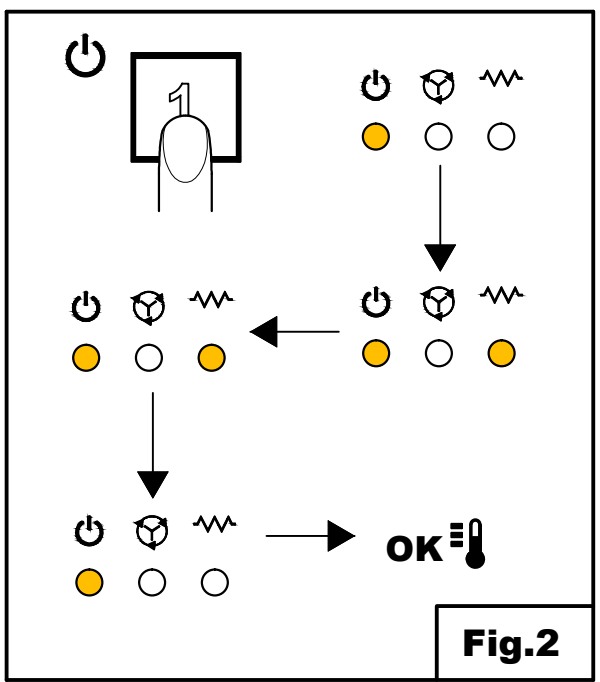

08/2017

Mod: DK7/6

Production code: ST3800BE

Diamond
catering equipment

Fig.9

Fig.10

Fig.11