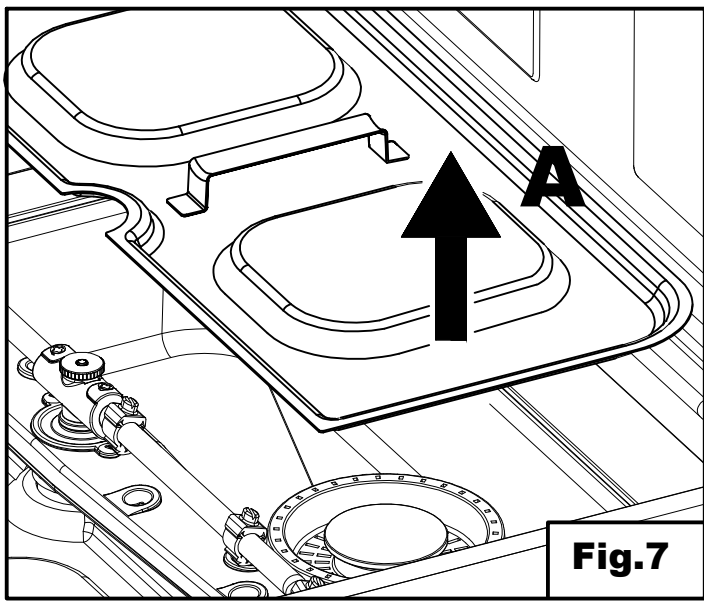

08/2017

Mod: DK7/6

Production code: ST3800BE

Diamond
catering equipment

Fig.9

Fig.10

Fig.11