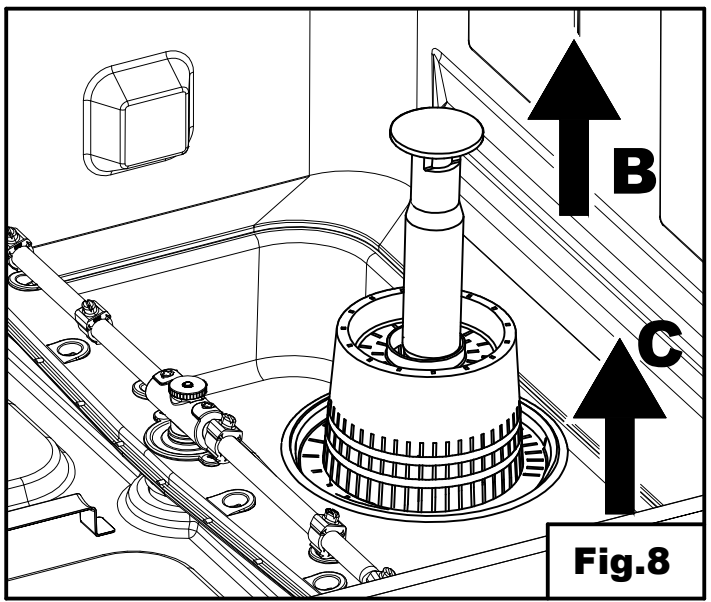

08/2017

Mod: DK7/6

Production code: ST3800BE

Diamond
catering equipment

Fig.9

Fig.10

Fig.11