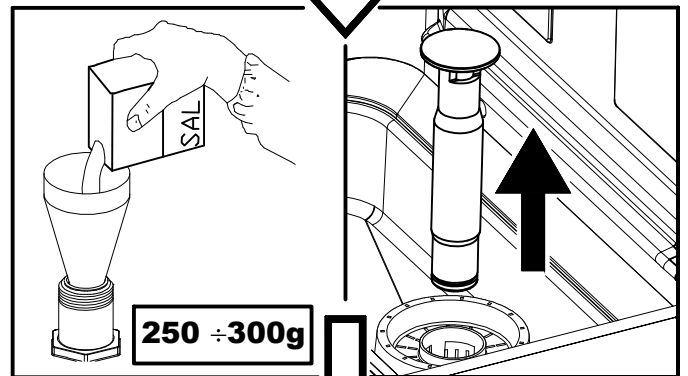

08/2017

Mod: DK7/6

Production code: ST3800BE

Diamond
catering equipment

Fig.9

Fig.10

Fig.11