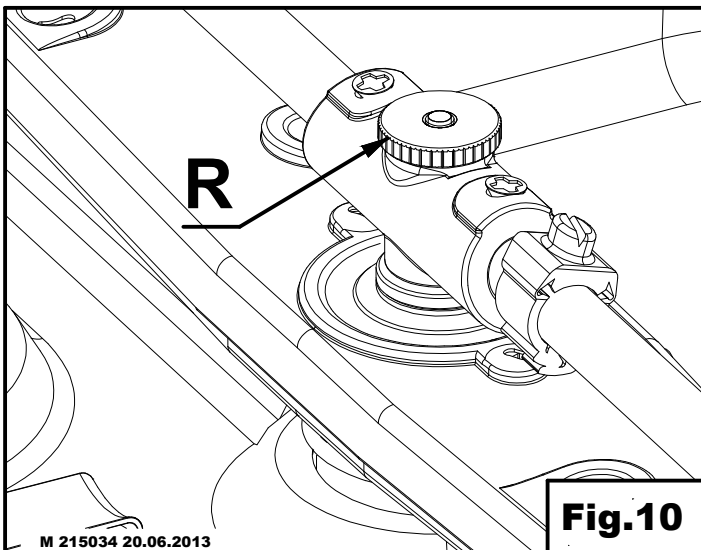

08/2017

Mod: DK7/6

Production code: ST3800BE

Diamond
catering equipment

Fig.9

Fig.10

Fig.11