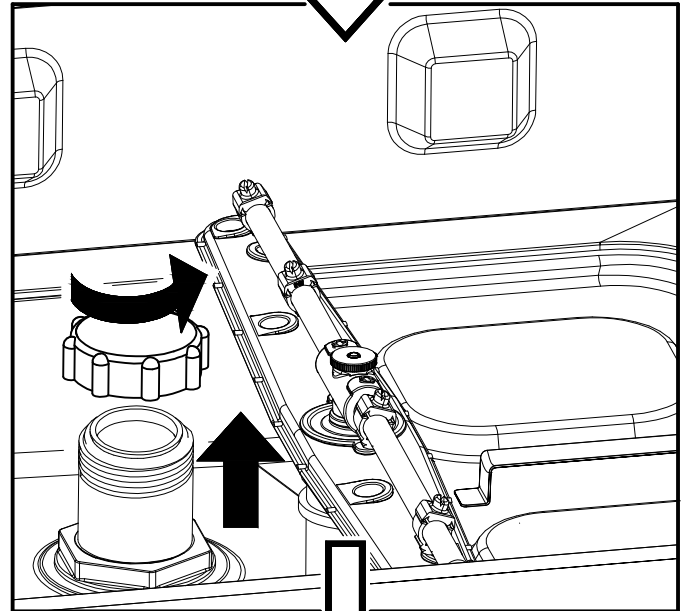

08/2017

Mod: DK7/6

Production code: ST3800BE

Diamond
catering equipment

Fig.9

Fig.10

Fig.11