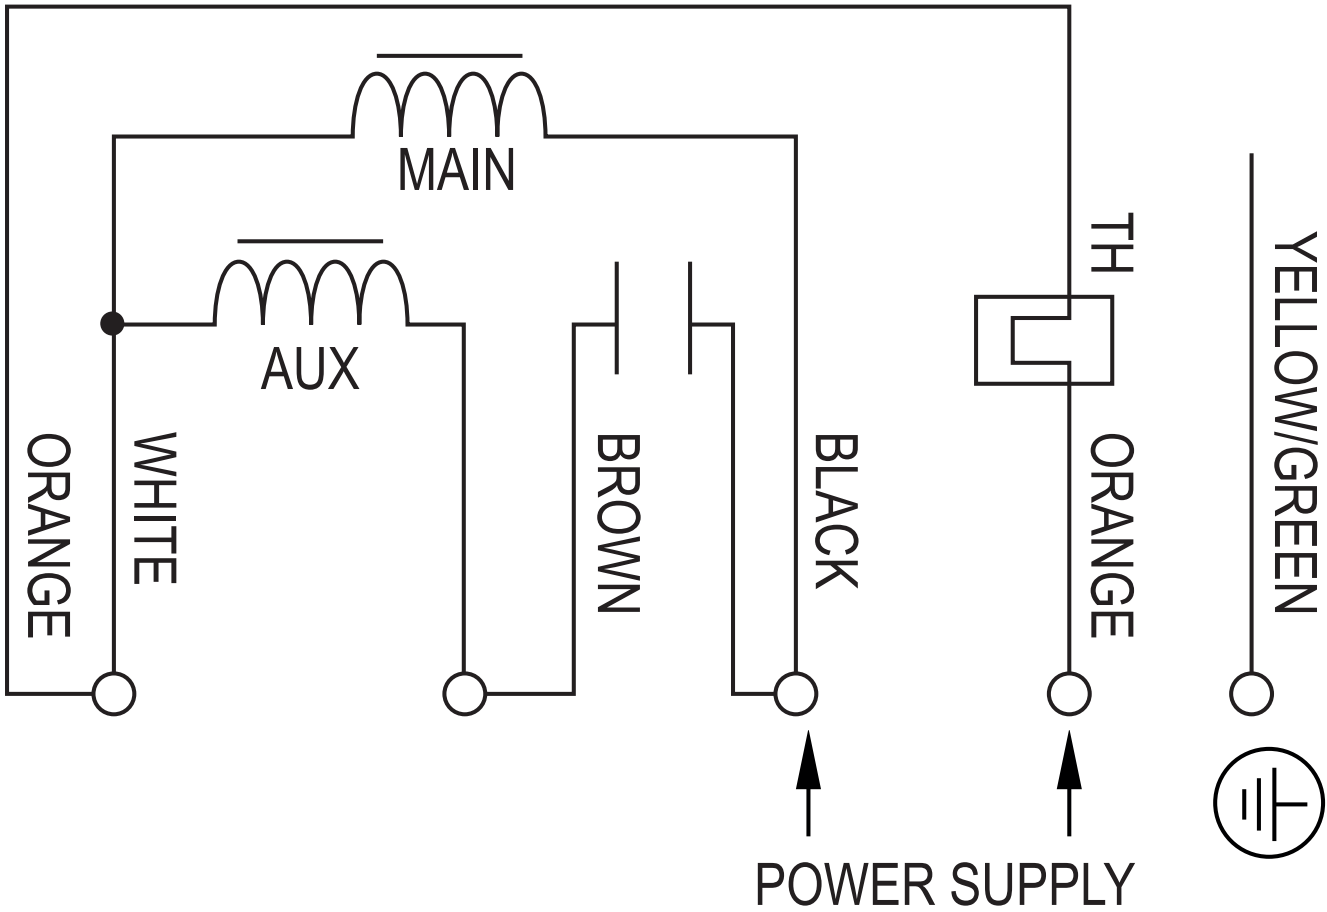

07/2018

Mod: **CSL1007-VTB**

Production code: **HPL/1004-P**

Diamond
catering equipment

Connection diagram

BLACK
BLUE
RED
YELLOW
BROWN
GREEN
WHITE
YELLOW/GREEN
ORANGE
GREY
VIOLET
SPEED 1,2,3,4
PHASE
NEUTRAL