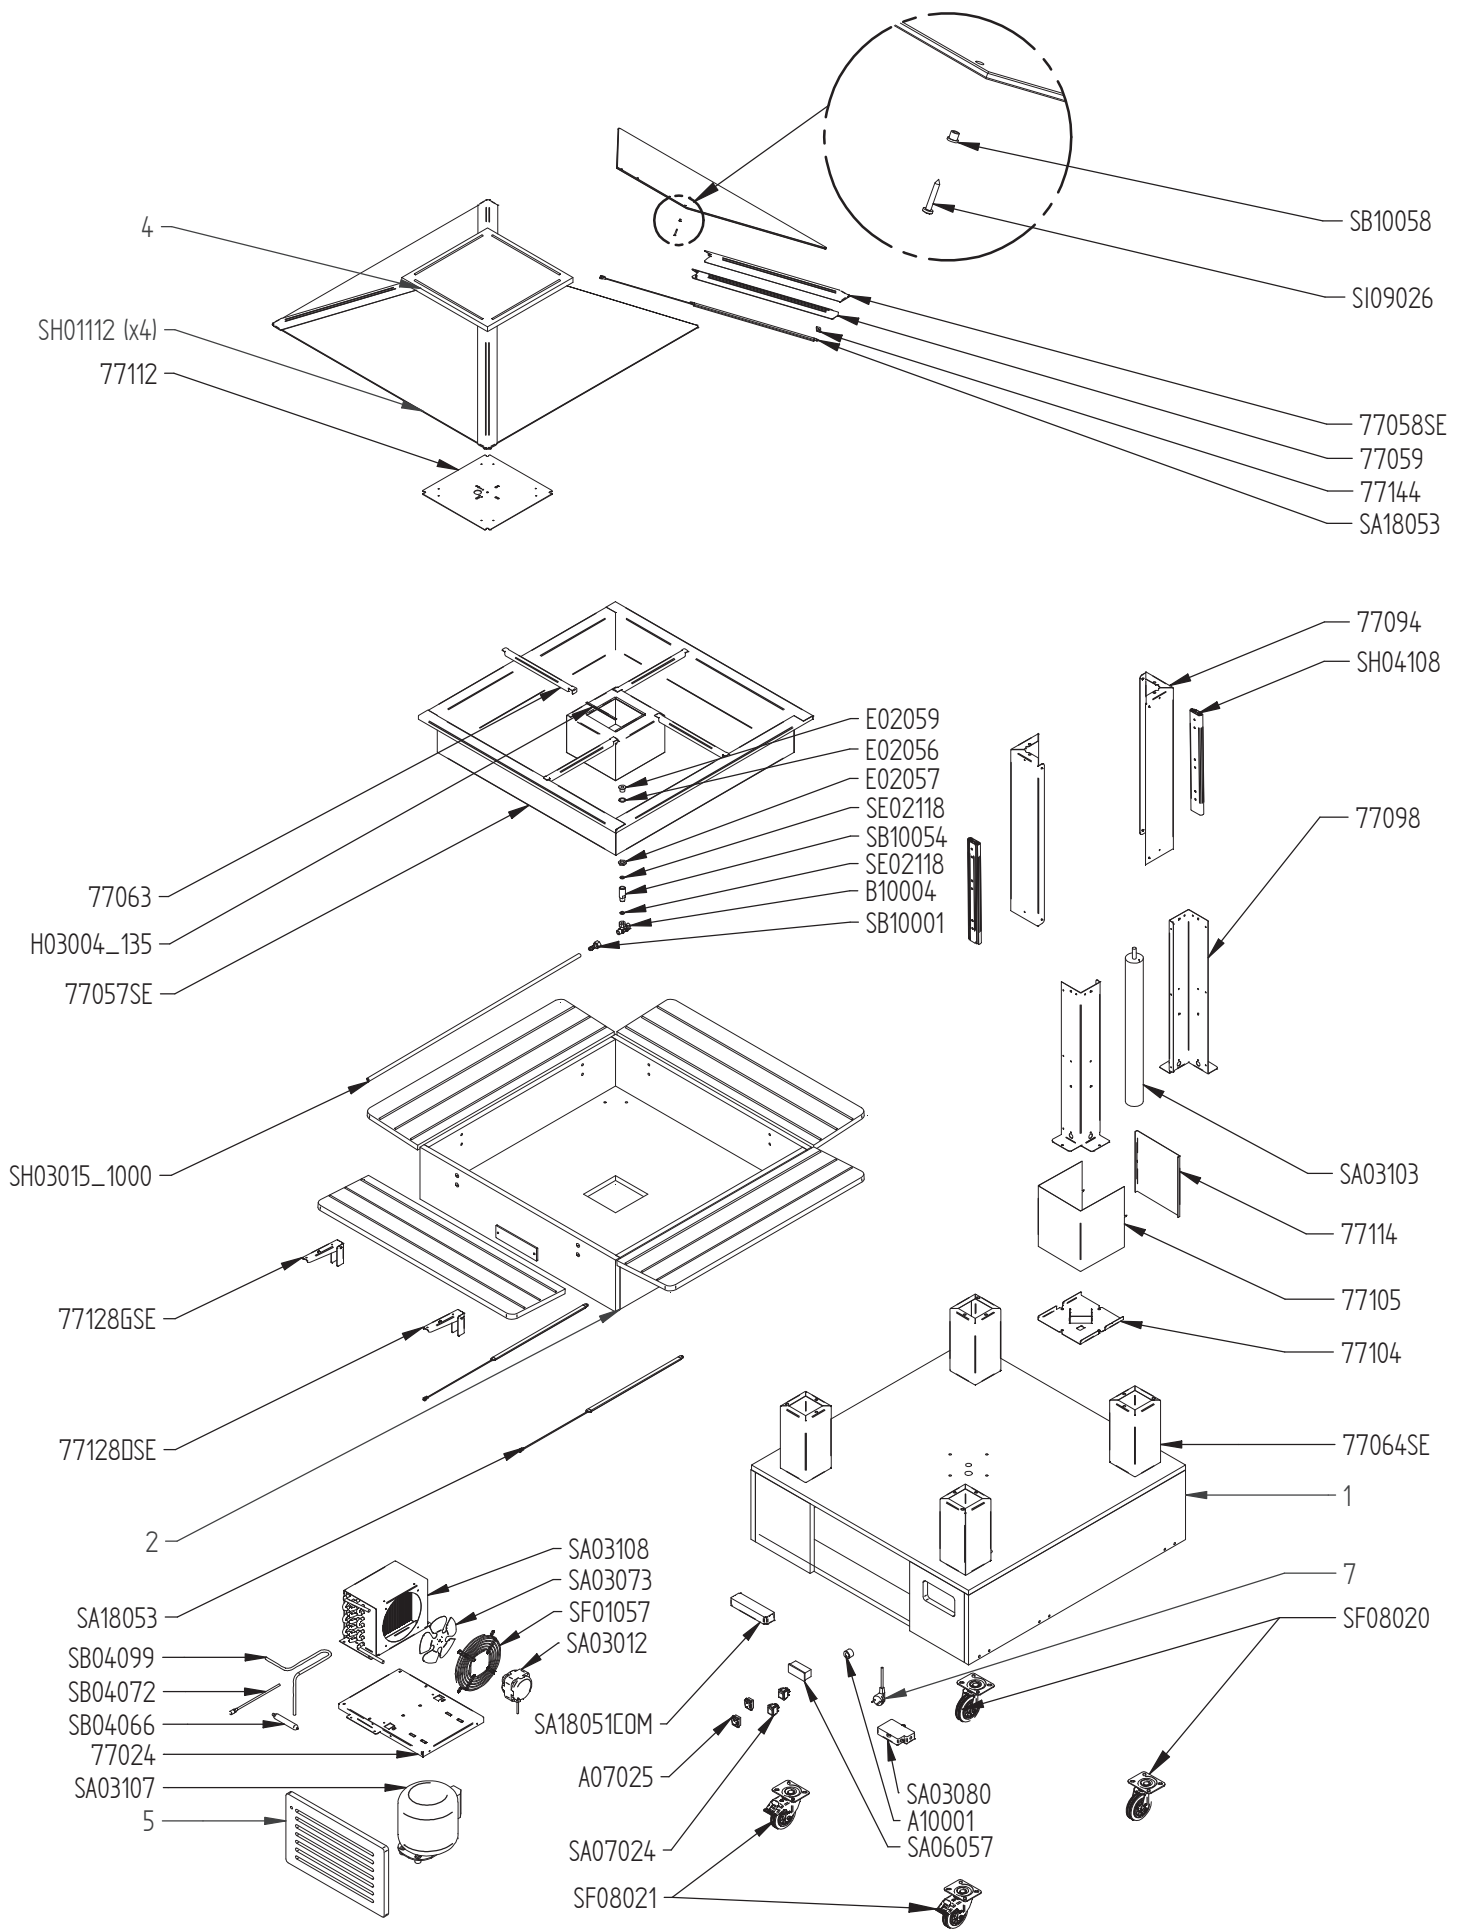

02/2021

Mod:CSB/4D-A1-R2

Production code: SBC 40 F4_

CODE	QTE	PIECE			SPARE PART		
77024	1	SUPPORT COMPRESSEUR			COMPRESSOR HOLDER		
77057SE	1	CUVE FROIDE			COLD TANK		
77058SE	4	S/E CORNIERE SUP TOI			S/E TOP ANGLE ROOF		
77059	4	CORNIERE INF TOIT			BORROM ANGLE ROOF		
77063	4	TRAVERSE CUVE			TANK CROSSING		
77064SE	1	S/E PLOT INOX			STAINLESS STEEL STUD		
77094	2	DEMI COLONNE EXT.			HALF COLUMN EXTERIOR		
77098	2	DEMI COLONNE INT.			HALF COLUMN INTERIOR		
77104	1	SUPPORT VERIN			JACK SUPPORT		
77105	1	PROTECTION COLONNE			COLUMN PROTECTION		
77112	1	PROTECTION LUMIERE			LIGHT PROTECT		
77114	1	BLOCAGE PROTECTION LUMIERE			BLOCKING COLUMN PROTECT		
77128DSE	2	S/E CHARNIERE DROITE			RIGHT HINGE		
77128GSE	2	S/E CHARNIERE GAUCHE			LEFT HINGE		
77144	4	RONDELLE SPECIAL			SPECIAL WASCHER		
A07025	2	INTERRUPTEUR NOIR ETANCHE BIP 20A/250V			BLACK SWITCH BIP 20A/250V		
A10001	1	SERRE CABLE PA 107			CORD CLOSER PA 107		
B10004	1	ROBINET			TAP		
E02056	1	JOINT CAOUTCHOUC 17 x 23			RUBBER SEAL 17 x 23		
E02057	1	CONTRE ECROU			LOCK NUT		
E02059	1	BAGUE 3/8			RING 3/8		
H03004_135	4	PROFILE NOIR			BLACK PROTECTION		
SA03012	1	MOTEUR VENTILATEUR			MOTOR VENTILATOR		
SA03073	1	HELICE Diam 170 mm POUR MOTEUR			FAN Diam 170 mm FOR MOTOR		
SA03080	1	BOITIER RACCORDEMENT ELECTRIQUE			ELECTRICAL CONNECTION BOX		
SA03103	1	VERIN ELECTRIQUE			ELECTRIQUE JACK		
SA03107	1	COMPRESSEUR 50/60 HZ			COMPRESSOR 50/60 HZ		
SA03108	1	CONDENSEUR			CONDENSOR		
SA06057	1	THERMOSTAT ELECTRONIQUE			ELECTRONIC THERMOSTAT		
SA07024	2	INVERSEUR FRP 80/150			SWITCH FRP 80/150		
SA18051COM	1	ALIMENTATION LED ASSEMBEE 60 W 12 V			ASSEMBLY LED ALIMENTATION 60 W 12 V		
SA18053		TUBE LED L=450 mm			LED TUBE L=450 mm		
SB04066	1	DESHYDRATEUR			DEHYDRATOR		
SB04072	1	VALVE DE CHARGE			CHARGING VALVE		
SB04099	1	TUBE CUIVRE RACCORDEMENT			COPPER TUBE 5/16		
SB10001	1	RACCORD ROBINET SLB			TAP FITTING SLB		
SB10054	1	RALLONGE CUVE			EXTENSION TANK		
SB10058	16	BAGUE PLASTIQUE			PLASTIC RING		
SE02118	2	JOINT 12 x 17			SEAL 12 x 17		
SF01057	1	GRILLE SUPPORT MOTEUR			MOTOR HOLDER GRID		
SF08020	2	ROULETTE NOIRE SANS FREIN			BLACK WHEEL WITHOUT BRAKE		
SF08021	2	ROULETTE NOIRE AVEC FREIN			BLACK WHEEL WITH BRAKE		
SH01112	4	VERRE TOIT			ROOF GLASS		
SH03015_1000	1	TUYAU SILICONE 8 x 12			SILICONE PIPE 8 x 12		
SI09026	16	VIS TH 10 x 140			SCREW TH 10 x 140		
COULEUR / COLOR		ACAJOU	WENGE	CHENE CLAIR	BLANC	NOIR	INOX
MEUBLE / FURNITURE		SH04067	SH04066	SH04068	SH04082	SH04134	
1	1	SH04067X1	SH04066X1	SH04068X1	SH04082X1	SH04134X1	
2	1	SH04067X2	SH04066X2	SH04068X2	SH04082X2	SH04134X2	
3	4	SH04067X3	SH04066X3	SH04068X3	SH04082X3	SH04134X3	77140SE
4	1	SH04067X4	SH04066X4	SH04068X4	SH04082X4	SH04134X4	
5	1	SH04067X5	SH04066X5	SH04068X5	SH04082X5	SH04134X5	
6	1	SH04067X6	SH04066X6	SH04068X6	SH04082X6	SH04134X6	
CORDON / LINE CORD		STANDARD		GB		CH	
7	1	C03007		C03011		C03003	