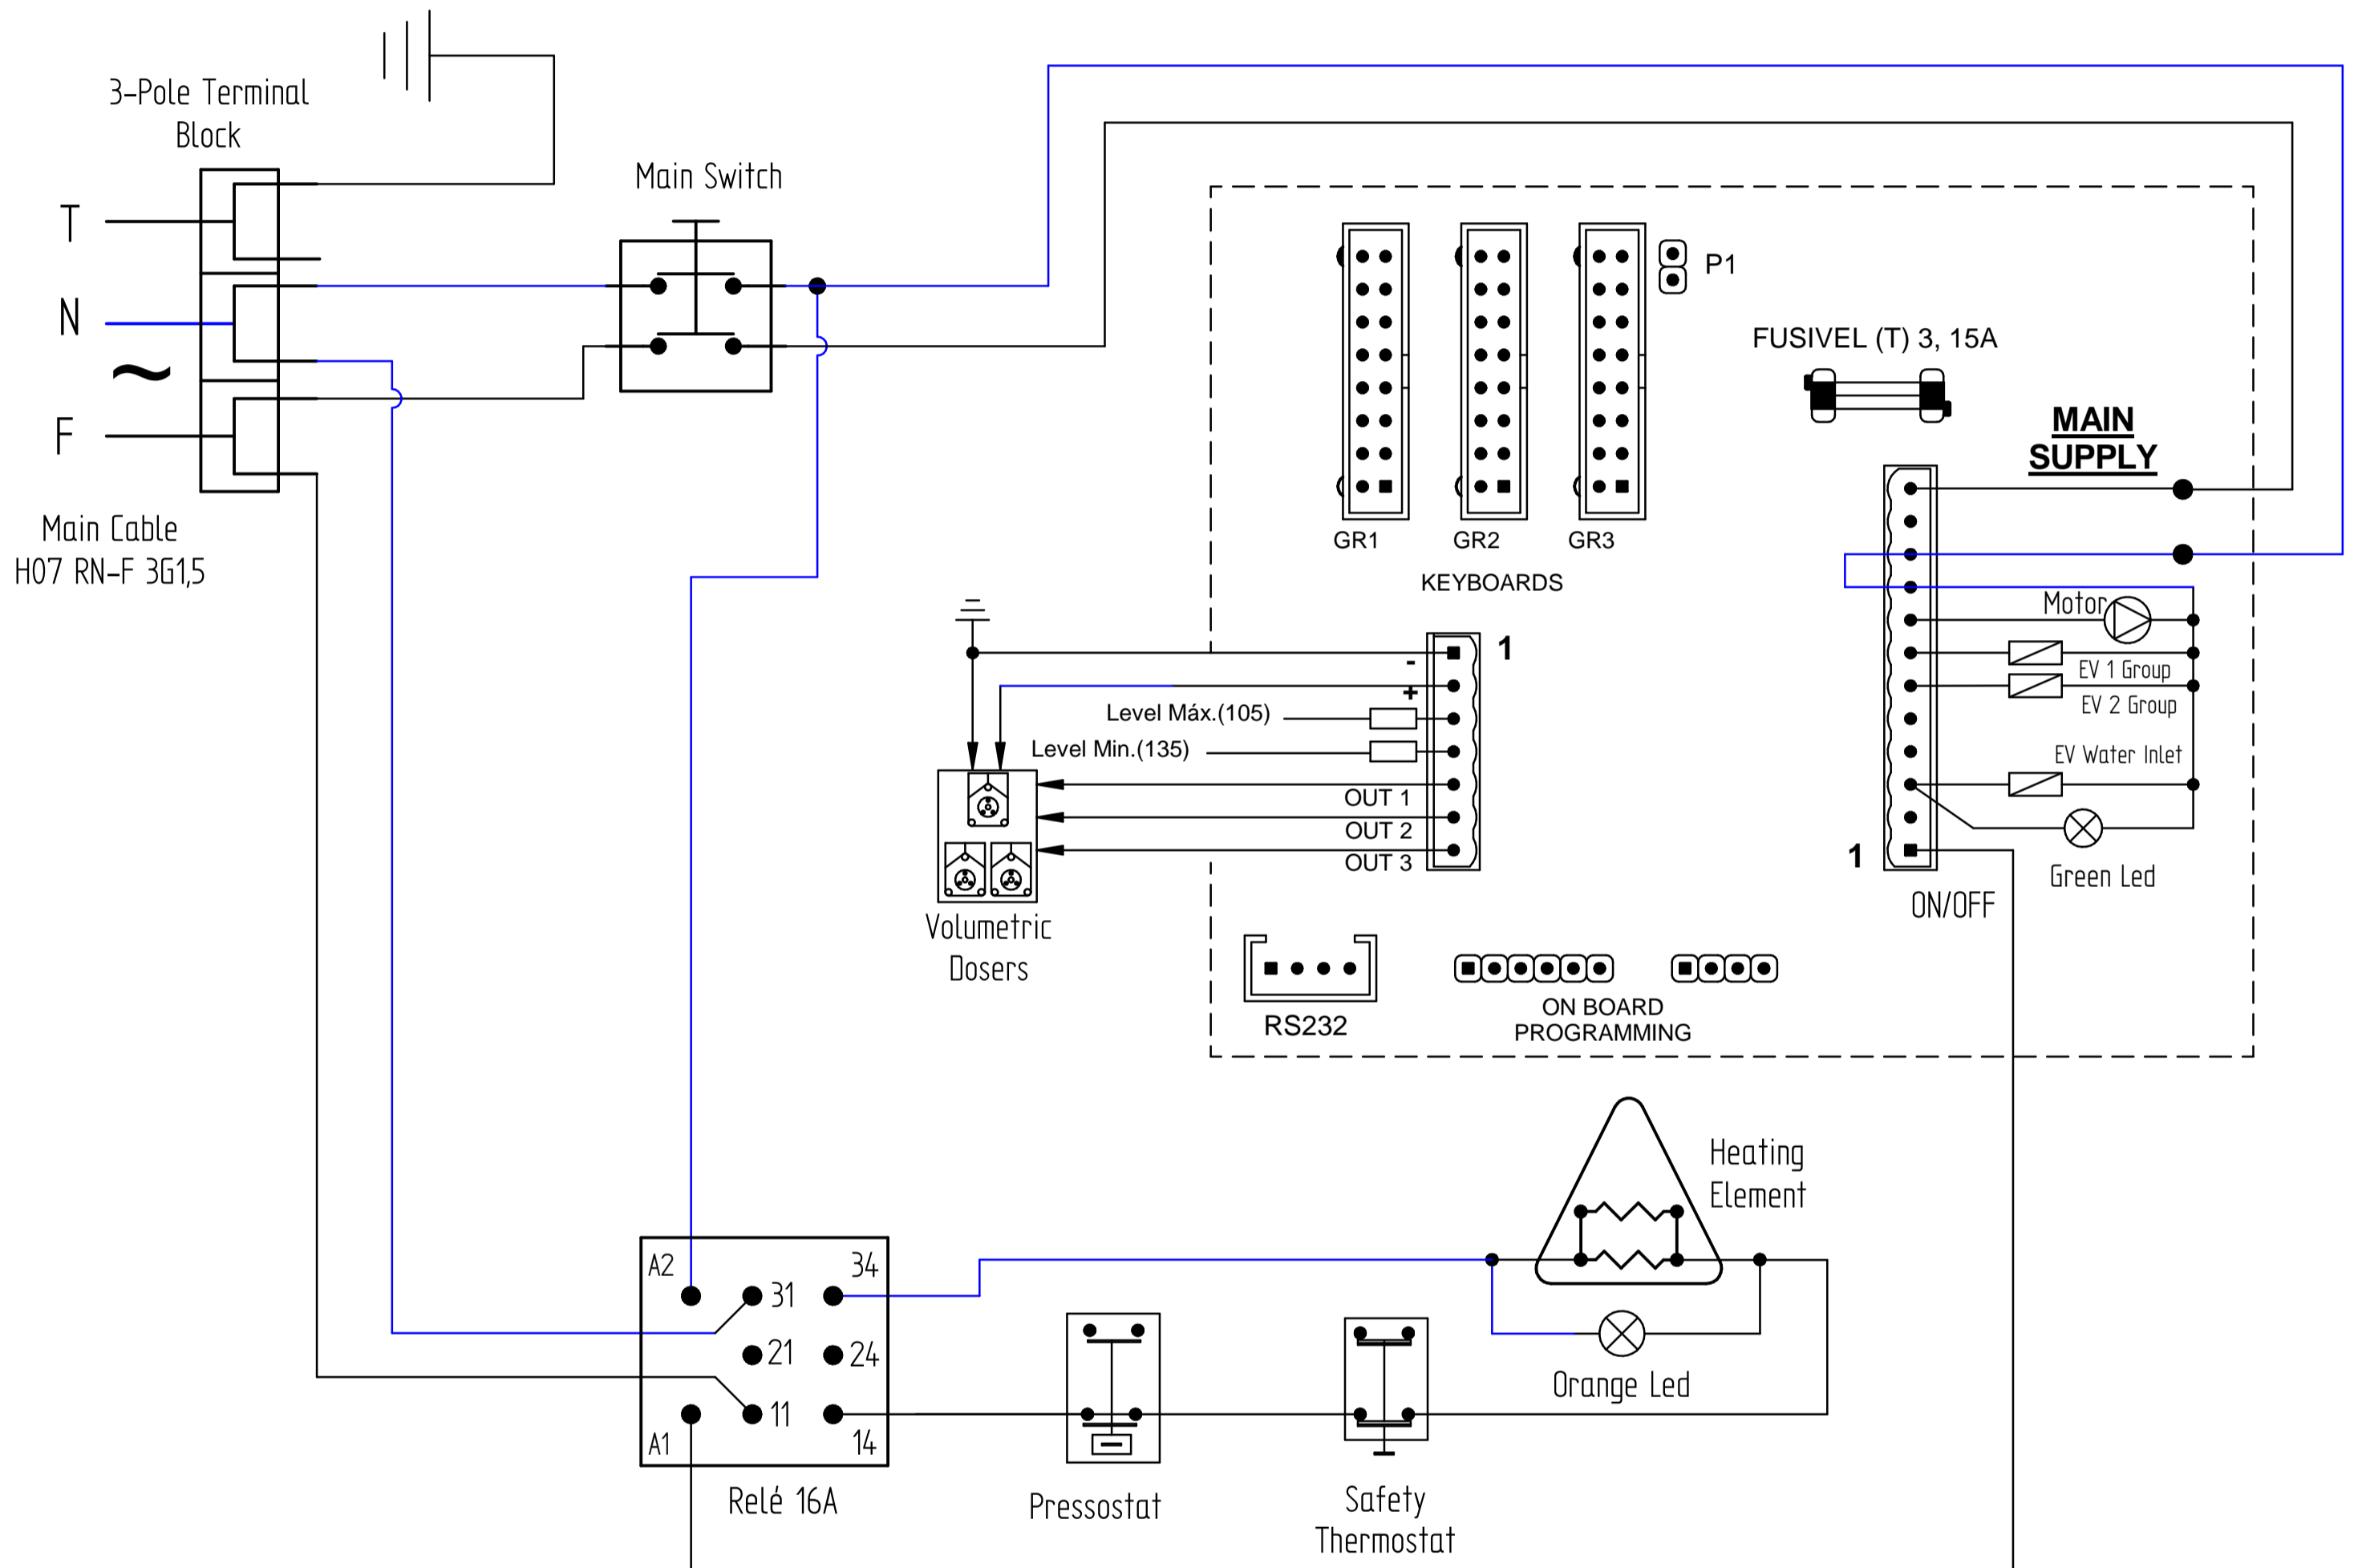

10/2019

Mod: COMPACT/1EB

Production code: CARAVEL 1 CV BLACK

MÁQ. CAFÉ COMPACT/1EB

ESPRESSO COFFEE MACHINE COMPACT/1EB

ESQUEMA ELECTRICO *Electric Scheme*

Os elementos deste desenho podem ser alterados sem aviso prévio.
This drawing may be altered without previous notice.