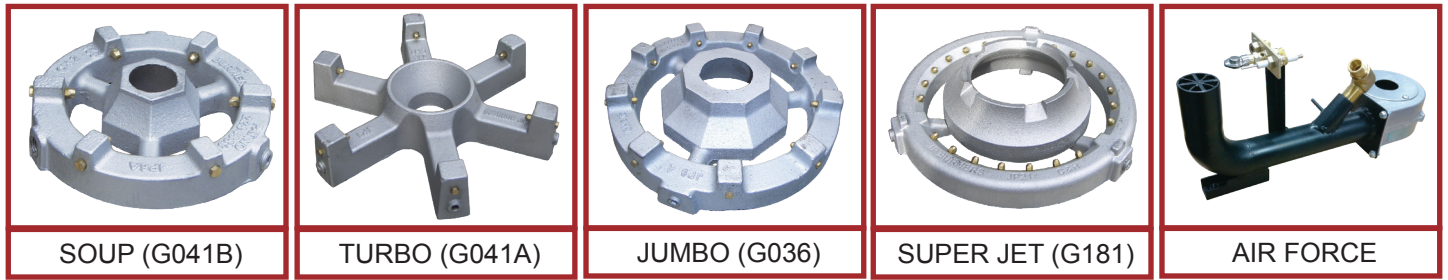

LISTE PIÈCES DÉTACHÉES AVEC LEUR RÉFÉRENCES

1 Brûleurs