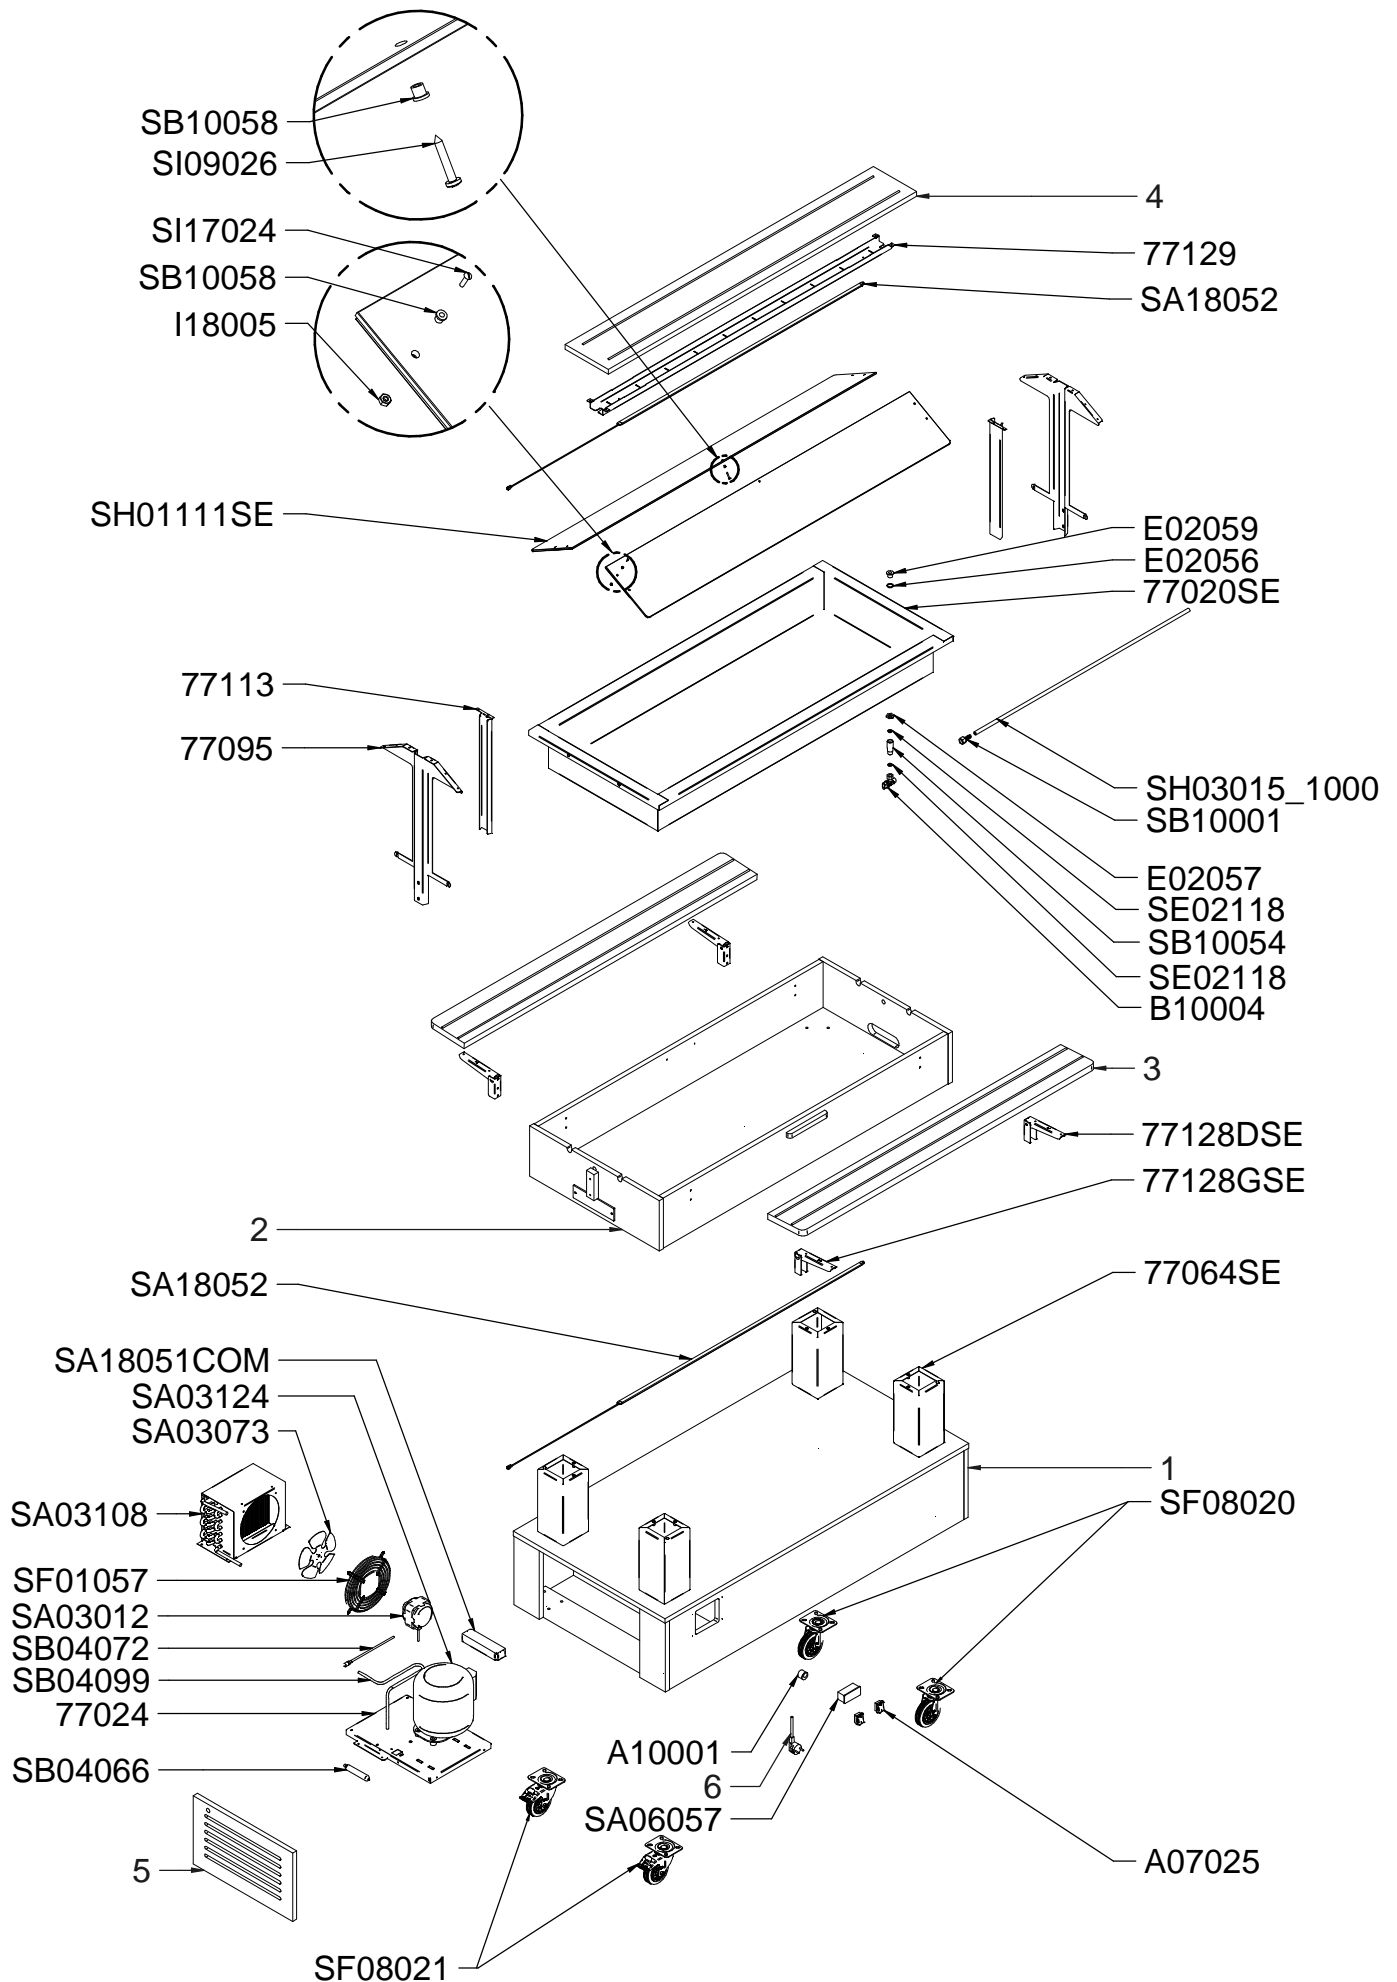

MOD : 4E4! & @ Ž 3 # Ž D \$

Production code : G6 ` (\$: (S

Jet engine compressor drawings

Creative
MARKET

10/2023

Buffet traversant réfrigéré 4 bacs

Buffet traversant réfrigéré 4 bacs

CODE	QTE	PIECE			SPARE PART		
77020SE	1	CUVE FROIDE			REFRIGERATED TANK		
77024	1	SUPPORT COMPRESSEUR			COMPRESSOR HOLDER		
77064SE	4	S/E PLOT INOX			STAINLESS STEEL STUD ASSEMBLY		
77095	2	MONTANT			UPRIGHT		
77113	2	CACHE FILS			WIRE COVER		
77128DSE	2	S/E CHARNIERE DROITE			RIGHT HINGE ASSEMBLY		
77128GSE	2	S/E CHARNIERE GAUCHE			LEFT HINGE		
77129	1	TRAVERSE TOIT			ROFF CROSSING		
A07025	2	INTERRUPTEUR NOIR ETANCHE BIP 20A/250V			BLACK SWITCH BIP 20A/250V		
A10001	1	SERRE CABLE PA 107			CORD CLOSER PA 107		
B10004	1	ROBINET			TAP		
E02056	1	JOINT CAOUTCHOUC 17 x 23			RUBBER SEAL 17 x 23		
E02057	1	CONTRE ECROU			LOCK NUT		
E02059	1	BAGUE 3/8			RING 3/8		
I18005	8	ECROU HU DIAM 3 INOX			STEEL NUT DIAM 3		
SA03012	1	MOTEUR VENTILATEUR			MOTOR VENTILATOR		
SA03073	1	HELICE Diam 170 mm POUR MOTEUR			FAN Diam 170 mm FOR MOTOR		
SA03108	1	CONDENSEUR			CONDENSOR		
SA03124	1	COMPRESSEUR			COMPRESSOR		
SA06057	1	THERMOSTAT ELECTRONIQUE			ELECTRONIC THERMOSTAT		
SA18051COM	1	ALIMENTATION LED ASSEMBEE 60 W 12 V			ASSEMBLY LED ALIMENTATION 60 W 12 V		
SA18052	2	TUBE LED 1150 mm			LED TUBE Lg 1150 mm		
SB04066	1	DESHYDRATEUR			DEHYDRATOR		
SB04072	1	VALVE DE CHARGE			CHARGING VALVE		
SB04099	1	TUBE CUIVRE RACCORDEMENT			COPPER TUBE 5/16		
SB10001	1	RACCORD ROBINET SLB			TAP FITTING SLB		
SB10054	1	RALLONGE CUVE			EXTENSION TANK		
SB10058	10	BAGUE PLASTIQUE			PLASTIC RING		
SE02118	2	JOINT 12 x 17			SEAL 12 x 17		
SF01057	1	GRILLE SUPPORT MOTEUR			MOTOR HOLDER GRID		
SF08020	2	ROULETTE NOIRE SS FREIN Diam 100			BLACK WHEEL WITHOUT BRAKE Diam 100		
SF08021	2	ROULETTE NOIR + FREIN			BLACK WHEEL WITH BRAKE		
SH01111SE	2	VERRE 1420 x 215 Ep 5 mm			GLASS 1420 x 215 Ep 5 mm		
SH03015_1000	1	TUYAU SILICONE 8 x 12			SILICONE PIPE 8 x 12		
SI09026	2	TOLE POZ 3.5X22 INOX			STEEL SCREW 6 x 22		
SI17024	8	VIS POELIER M3 x 12			SCREW M3 x 12		
COULEUR / COLOR		ACAJOU	WENGE	CHENE CLAIR	BLANC	NOIR	INOX
MEUBLE / FURNITURE	1	SH04119	SH04117	SH04116	SH04118	SH04133	
1	1	SH04119X1	SH04117X1	SH04116X1	SH04118X1	SH04133X1	
2	1	SH04119X2	SH04117X2	SH04116X2	SH04118X2	SH04133X2	
3	2	SH04119X3	SH04117X3	SH04116X3	SH04118X3	SH04133X3	77139SE
4	1	SH04119X4	SH04117X4	SH04116X4	SH04118X4	SH04133X4	
5	1	SH04119X5	SH04117X5	SH04116X5	SH04118X5	SH04133X5	
CORDON ALIM / LINE CORD			STANDARD	GB	US	IL	
6	1		SC03024	C03011	C03008	C03009	