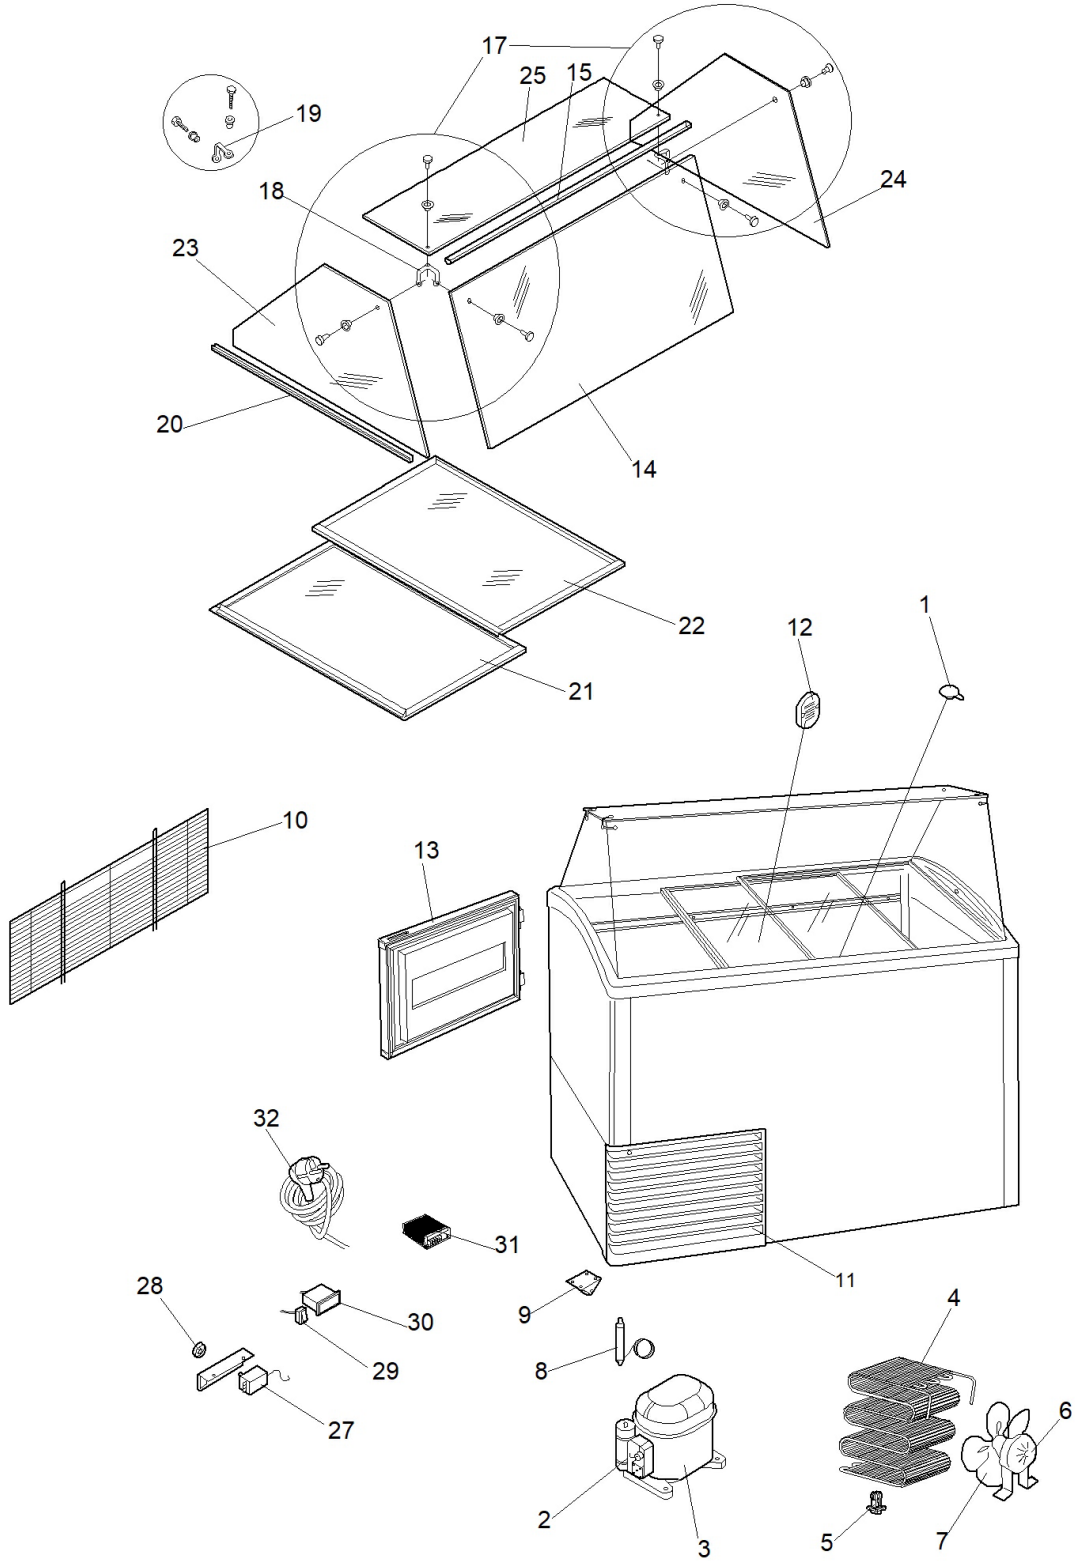

06/2023

Mod: BIG-EXPO/LUX-R2

Production code: E4373M0400

BIG-EXPO/LUX-R2 - Ice cream display case, 10 trays

BIG-EXPO/LUX-R2 - Ice cream display case, 10 trays

Pos.	Code	Description	Qty
1	1721037	CAP CLOSING DRAINAGE WHITE	1
2	1147604	ACC.SET NLY90Lab 220-240V 50HZ CSR R290	1
3	4106143	COMP.NLY90Lab 220-240V 50HZ CSR R290	1
4	4111053	WIRE CONDENSER BUNDY 8T 7R	1
5	1722340	BRACKET CONDENSER BUNDY HOLDER	4
6	4121178	MOTOR FAN 16-65W 220-240 50/60 H72	1
7	4122029	FAN D.230X31° PRESS ALUMINUM	1
8	3141031	FILTER XH9 ENT.6.5 OUT 2.75 GR15	1
9	5623007	WHEEL 50/2/NP1 PLATE H75	4
10	0621406	REAR GRID SLANT 510 ICE	1
11	4420399523021	FRONT GRID SLANT 510 ICE WHITE	1
12	3420499412000	THERMOM.-THERMOSTAT BULB-COVER VS-VT/E WHITE	1
13	2420616686000	RESERVE BAY DOOR FOR X7/E RAL 9010	1
14	4601441936000	FRONT GLASS SLANT 510 ICE	1
15	1112088	LED LAMP T5 L1150	1
17	2222041964000	SCREW SET FOR GLASS CANOPY	1
18	4400500000100	3 WAYS CLAMP 4MA	2
19	4400500000200	2 WAYS CLAM 4MA	2
20	2222541932000	LEFT HAND SIDE PVC PROFILE	2
21	1751333	LOWER SLIDING GLASS SLANT 510	1
22	1751334	UPPER SLIDING GLASS SLANT 510	1
23	1751330	LEFT SIDE GLASS SLANT 510 ICE	1
24	1751331	RIGHT SIDE GLASS SLANT 510 ICE	1
25	1751332	UPPER GLASS SLANT 510 ICE	1
27	4100400005100	RANCO THERMOSTAT K 50 P 1126	1
28	3411399391003	BLACK THERMOSTAT KNOB	1
29	4000600011000	ONE POLE WHITE SWITCH "O-I"	1
30	4100500015000	RECTANGULAR THERMOMETER CAPIL.L=2000 BULB D.6,5	1
31	1171018	POWER SUPPLY LED 24V 20W	1
32	1021014	CABLE SUPPLY 3X1,5X2150 EUROPEAN TYPE SHUKO PLUG	1