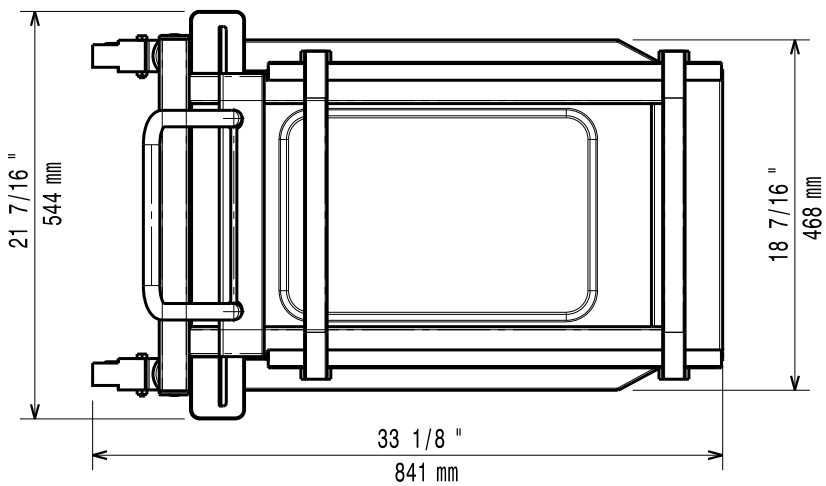

10/2020

Mod: AC-2P20-1680-X

Production code: 922761

597400G01