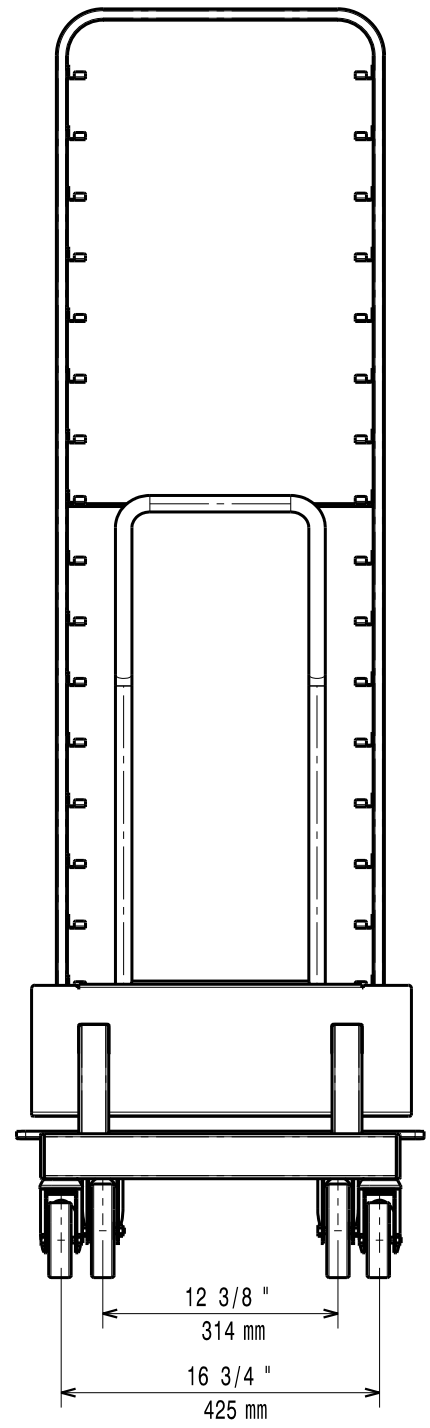

10/2020

Mod: AC-2P20-1680-X

Production code: 922761

597400G01