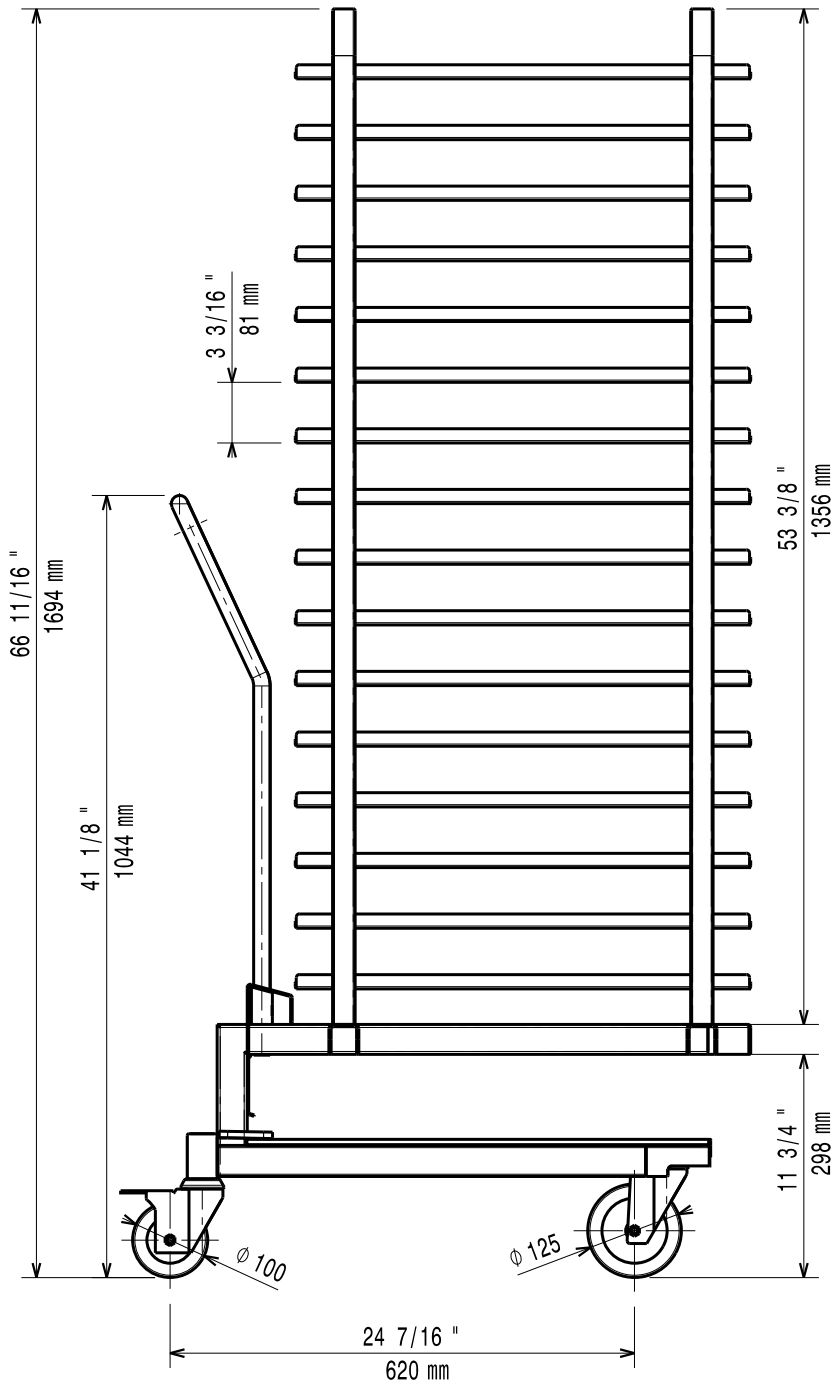

10/2020

Mod: AC-2P20-1680-X

Production code: 922761

597400G01