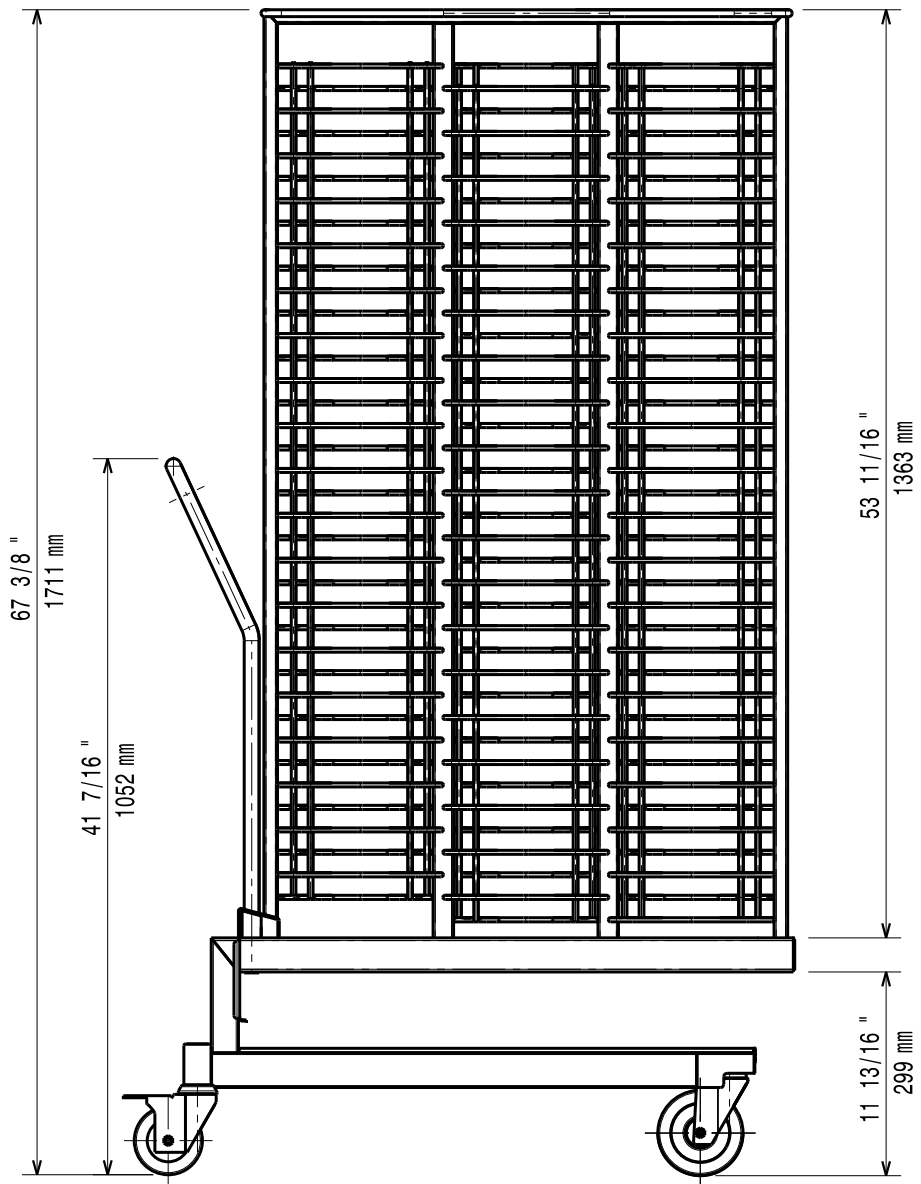

10/2020

Mod: AC/2A22-9275-X

Production code: 922760

597400B01