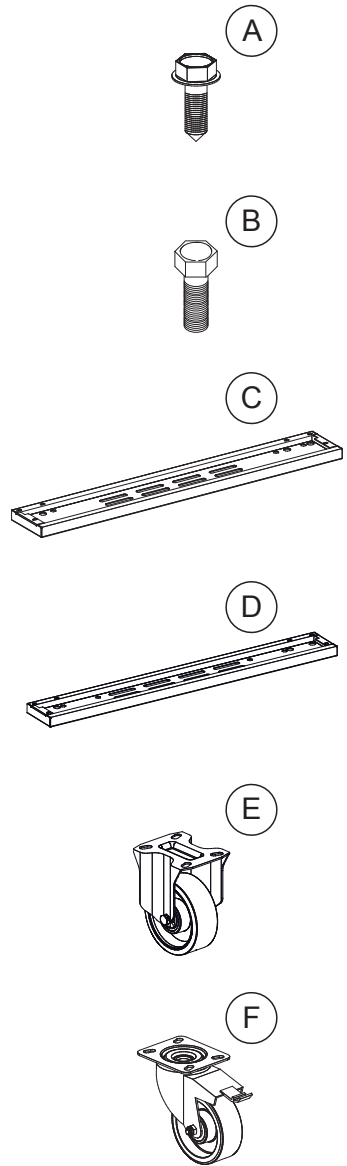

CASTER 1

assembling instruction
2018_0615