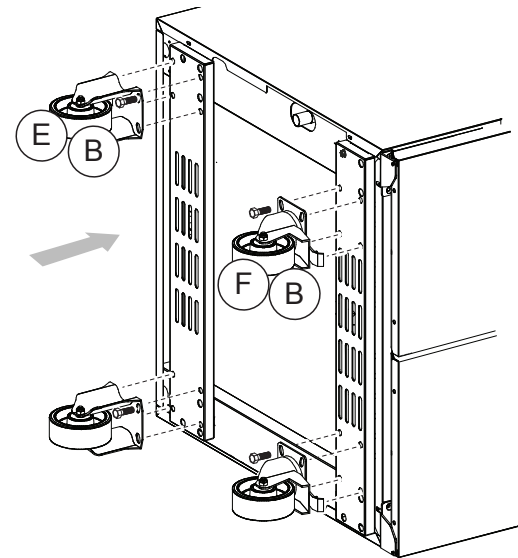

CASTER 1

assembling instruction
2018_0615