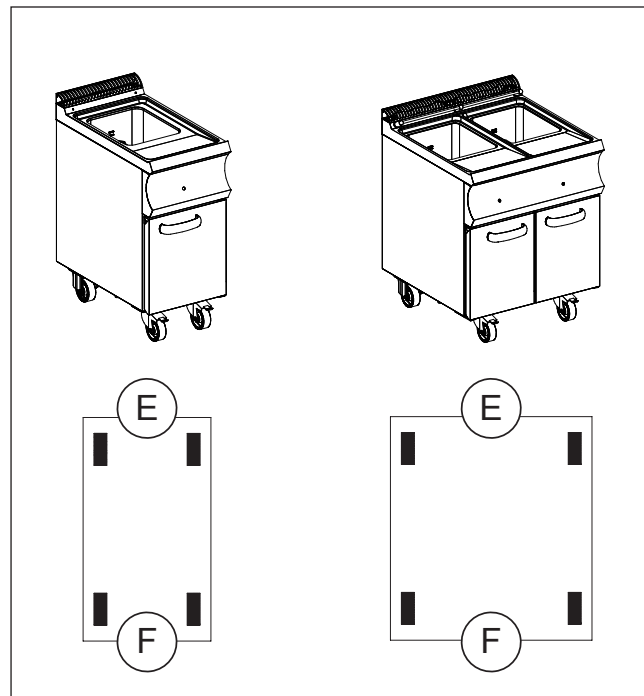

CASTER 1

assembling instruction
2018_0615