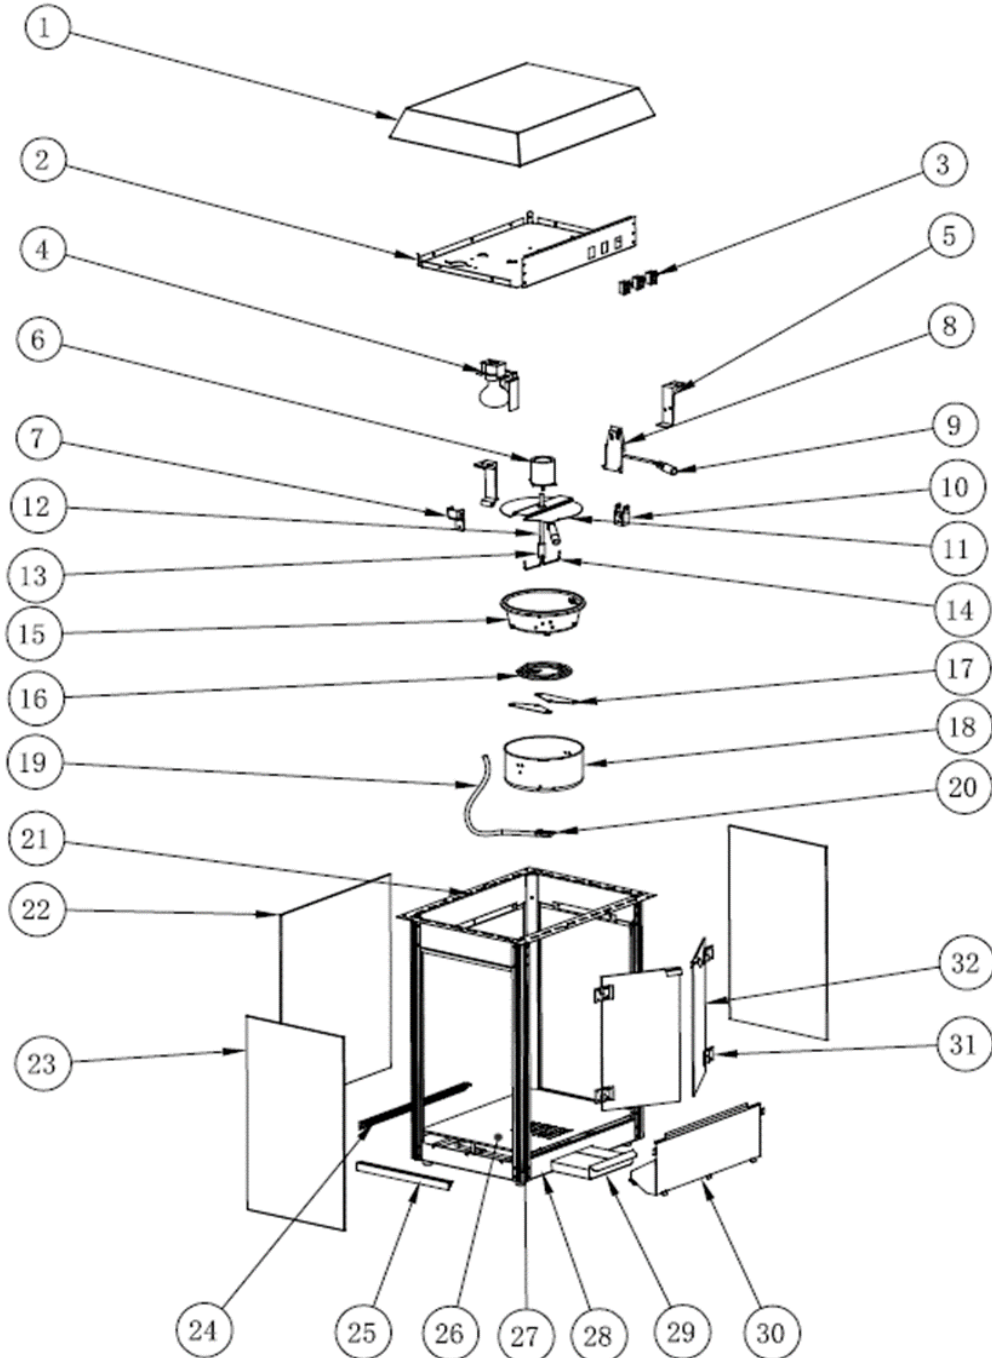

### Bill of materials (BOM)

 <b style="font-size: 24px; margin-left: 10px;">HENDI</b> <small style="color: green; margin-left: 10px;">Tools for Chefs</small> <b>Hendi B.V.</b> Steenoven 21 3911 TX Rhenen The Netherlands	<b>Batch #</b>	<b>Appliance part#</b>
	V.01	<b>282762</b>
	<b>Description</b>	
<b>Popcorn machine Black Edition</b>		

<b>Date</b>	02-05-2023	<b>Revision #</b>	1.0
<b>Revision</b>	First Bill of Materials (BOM)		

Item	Description	Part#	Quantity	Remark	Picture
1	Upper cover	n/a	1		
2	Upper bracket	n/a	1		
3	Switch	960578	4		
4	Lamp assembly	963203	1		
5	Kettle hinge	960653	2		
6	Motor	960646	1		
7	Kettle hinge lock	960660	1		
8	Kettle support	n/a	2		
9	Kettle handle	n/a	1		
10	Kettle lock	n/a	1		
11	Kettle lid	n/a	1		
12	Stirrer arm base	n/a	1		
13	Stirrer arm assembly	960677	1	Incl. item 14	
14	Stirrer blade	nss	1	Available as 13	
15	Aluminum kettle	957042	1		
16	Heating element	960684	1		
17	Heating element cover	n/a	2		
18	Kettle cover	n/a	1		
19	Metal tube	n/a	1		
20	Metal tube bracket	n/a	1		
21	Frame	n/a	1		
22	Glass (back)	n/a	1		
23	Glass (sides)	n/a	1		
24	Glass bracket (back)	n/a	1		
25	Glass bracket (sides)	n/a	1		
26	Bottom cover	n/a	1		
27	Frame pillar	n/a	4		
28	Bottom frame	n/a	1		
29	Kernel tray	960691	1		
30	Door bracket	n/a	1		
31	Door hinge	960707	4		
32	Door	960714	2		
*	Heating element (keep warm)	960721	1	Not shown in drawing	
*	Fuse	960738	1	Not shown in drawing	