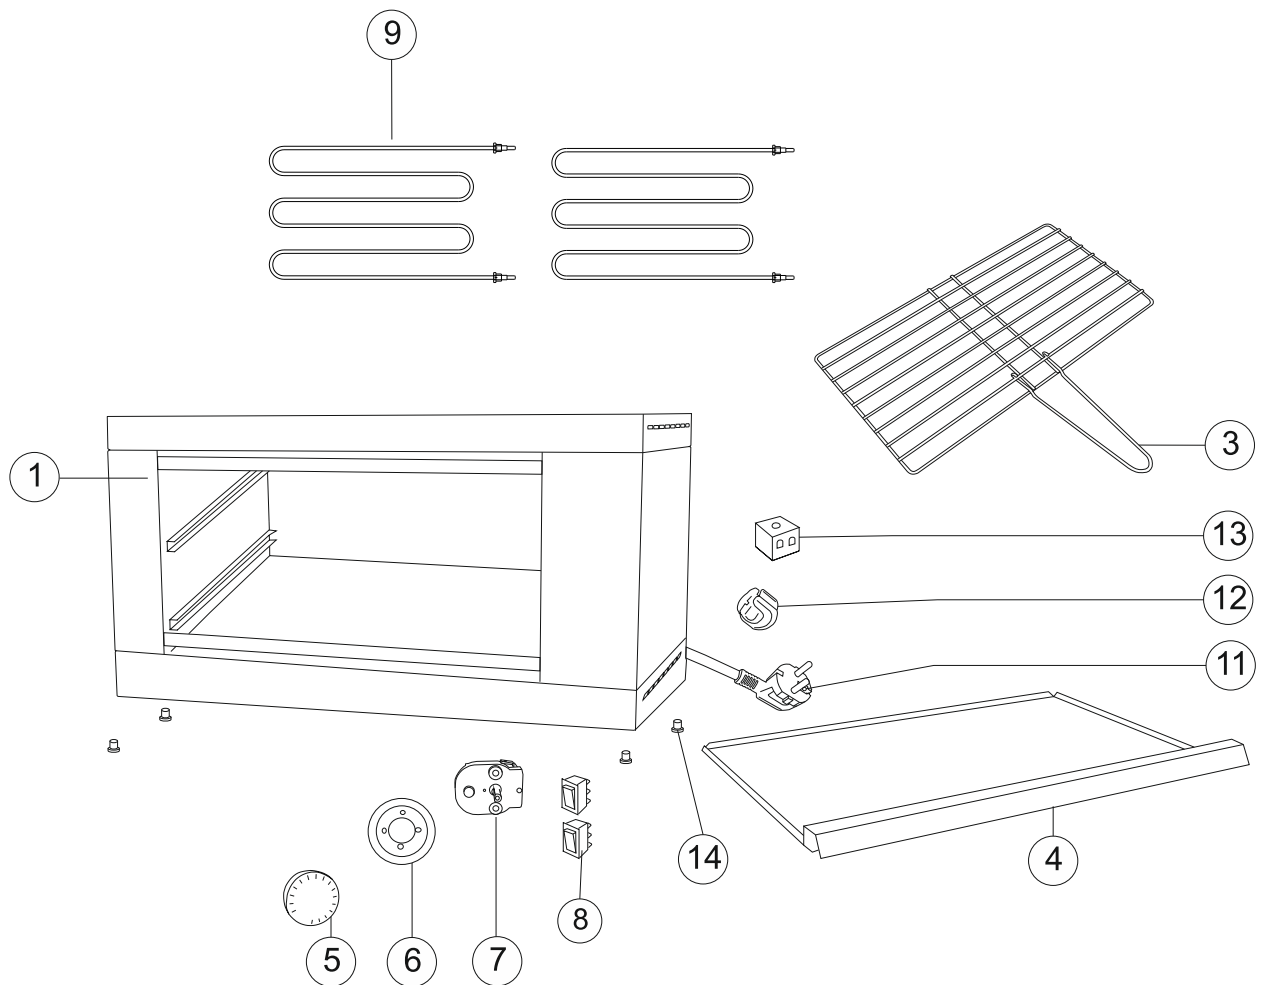

Mod: **WR-TSE1-S**

Production code: **TKS1T-RB NV**

# Professional Toaster-Salamander

Part List - WR-TSE1-S			
Item #	Code	Designation	Qty
1	119TKST-RB	Steel body 1 level with timer	1
3	09GA400	Grill 400 removable	1
4	109BDTK	Tray TK	1
5	06BT001-TI	Timer knob Mod. 2	1
6	109ES000	Knob accessorie	1
7	07TI000	Timer 0/15min 230V	1
8	07IU012	Single light switch Green F11.405 230V	2
9	07RE053	Heating element 1100W/230V	2
11	07CA007	Power cord F3G1,5mm <sup>2</sup>	1
12	06CC001	Strain relief 3X1,5	1
13	07LG001	Connecting block ceramic	1
14	206TA002S	Rubber feet + screw	4