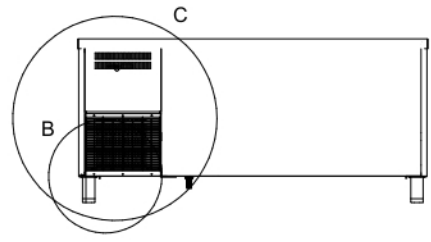

07/2021

Mod: WR-MGN3-V/R2

Production code: 19048076

DRAIN

132 < X < 192
90 < X < 115 (LOW)

ELECT.

OPTIONS