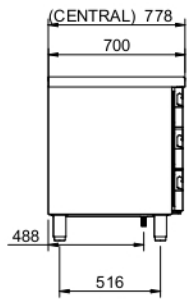

07/2021

Mod: WR-MGN3-V/R2

Production code: 19048076

DRAIN

132 < X < 192
90 < X < 115 (LOW)

ELECT.

OPTIONS