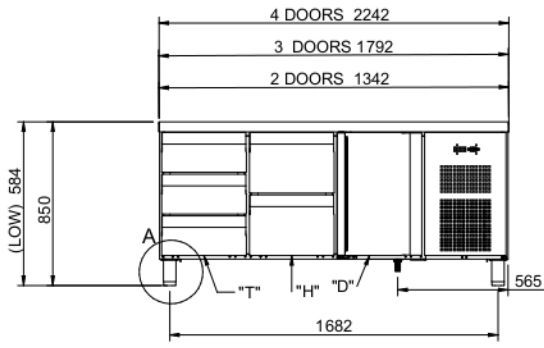

07/2021

Mod: WR-MGN3-V/R2

Production code: 19048076

DRAIN

132 < X < 192
90 < X < 115 (LOW)

ELECT.

OPTIONS