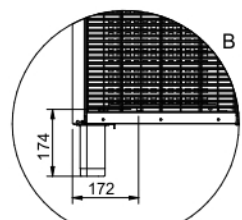

07/2021

Mod: WR-MGN3-V/R2

Production code: 19048076

DRAIN

132 < X < 192
90 < X < 115 (LOW)

ELECT.

OPTIONS