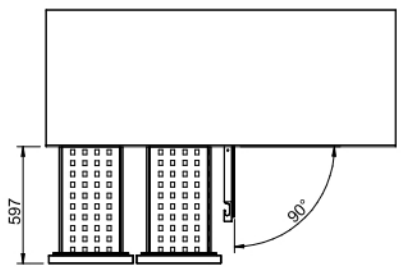

07/2021

Mod: WR-MGN3-V/R2

Production code: 19048076

DRAIN

132 < X < 192
90 < X < 115 (LOW)

ELECT.

OPTIONS