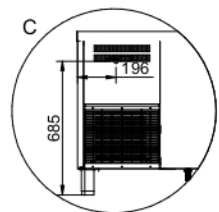

07/2021

Mod: WR-MGN3-V/R2

Production code: 19048076

DRAIN

132 < X < 192
90 < X < 115 (LOW)

ELECT.

OPTIONS