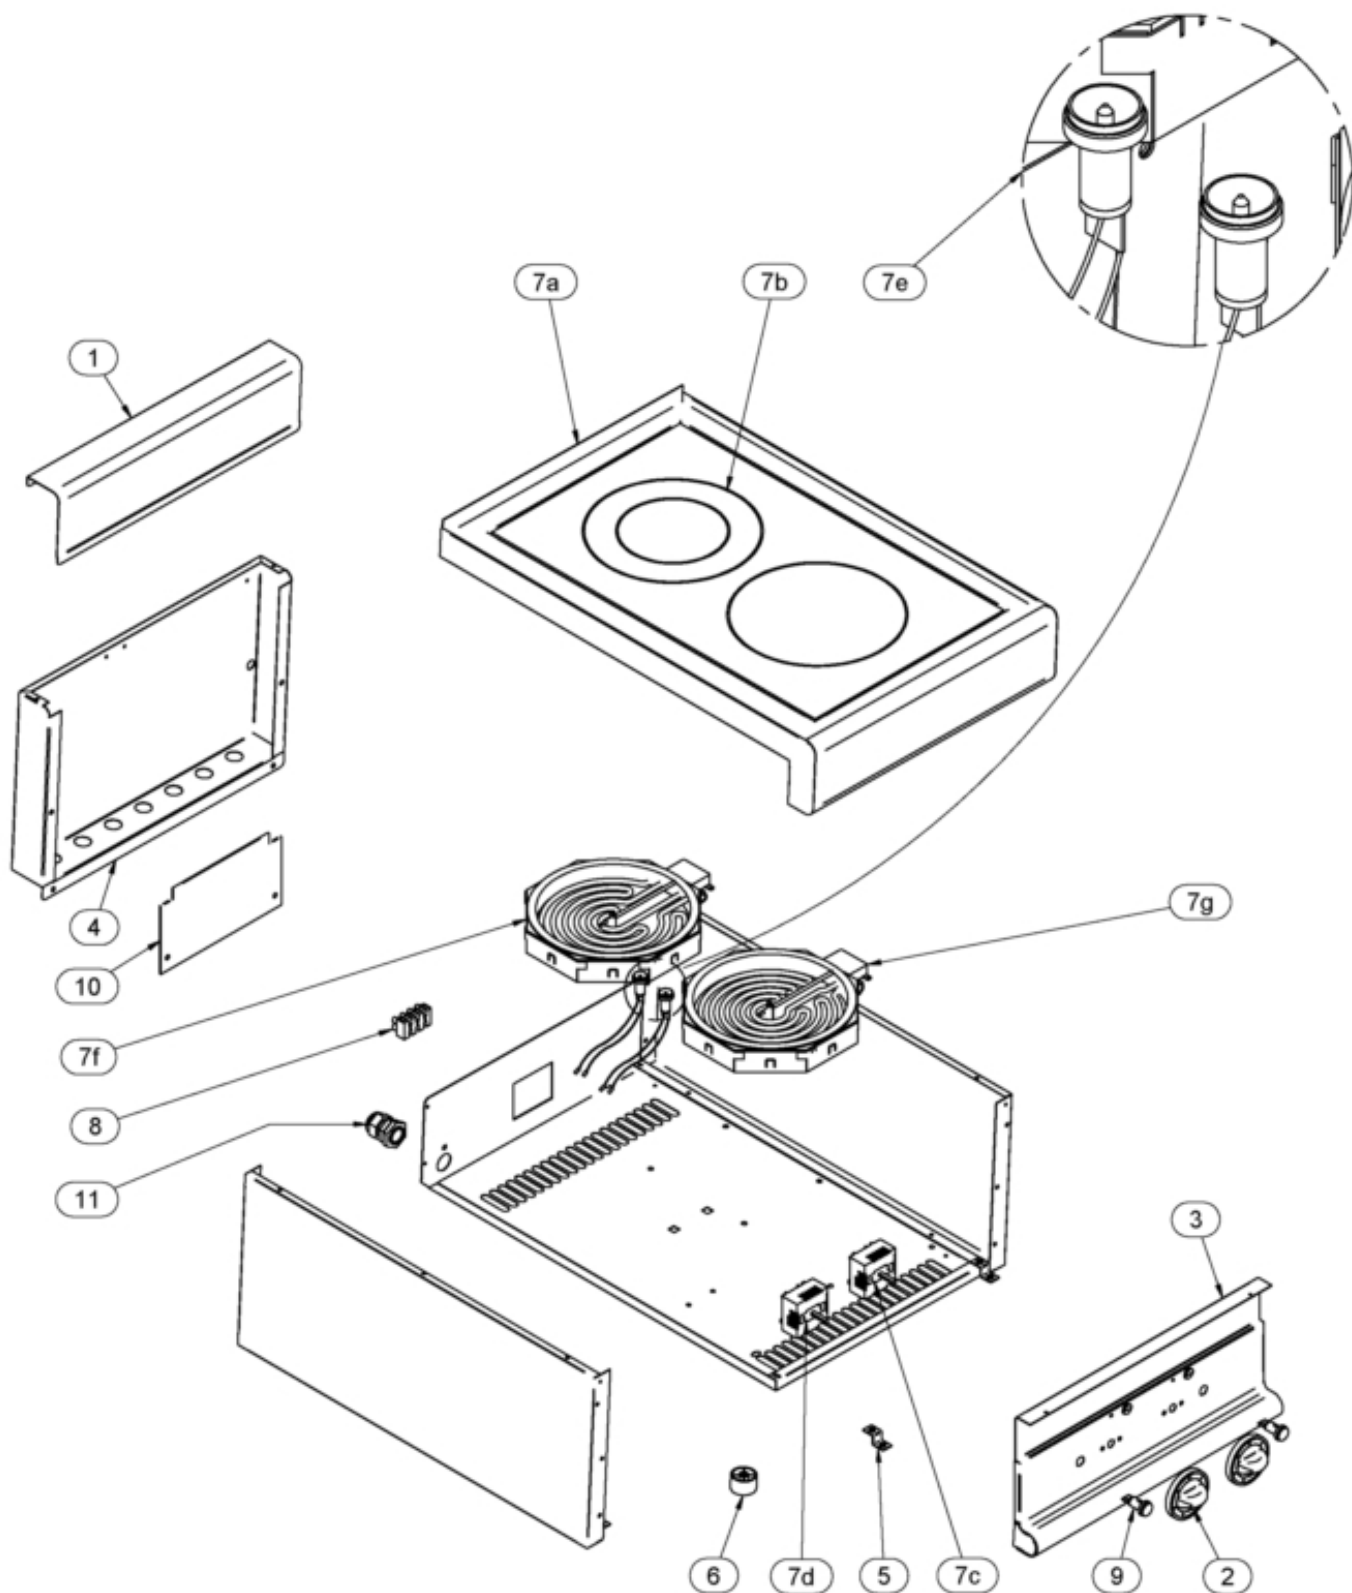

MOD : E65/2VC4T-N

Production code : F65/40PVE/T

Jet engine compressor drawings

Creative
MARKET

04/2024

Modello/Type: 65/40 PVE

cod./num. 2531485.00

data/date: 15/07/2013

Pos.	Réf.	Description	De	À
0001	611.005.00	SPLASH-BACK 40		
0002	612.087.00	ASS. KNOB D62 GREY		
0003	256.112.00	KIT CRUSCOTTO 65/40 PCE + INDICI		
0004	621.027.00	REAR PANEL 40		
0005	256.002.00	KIT STAFFA FISS.CRUSCOTTO + VITI		
0006	651.001.13	FOOT DIAM.30 X 20H NEW		
0008	663.036.00	TERMINAL PLATE		
0009	663.043.00	GREEN PILOT LIGHT		
0010	623.006.00	COVER FOR TERMINAL BOARD		
0011	256.114.00	KIT PRESSACAVO PG16 + GHIERA		
007a	256.135.00	KIT ASS. PIANO PVE 65/40 + VETRO		
007b	655.000.00	VETROCERAMICO 350X560X6		
007c	661.102.00	ENERGY REGULATOR D.C.50.55021.100		
007d	661.058.00	ENERGY REGULATOR 230V 501702100		
007e	663.038.00	GRUPPO 2 LAMPADE X PVE 60/30		
007f	665.052.00	HEATING ELEMENT 2500W 230V		
007g	665.054.00	HEATING ELEMENT 2100W 230V		